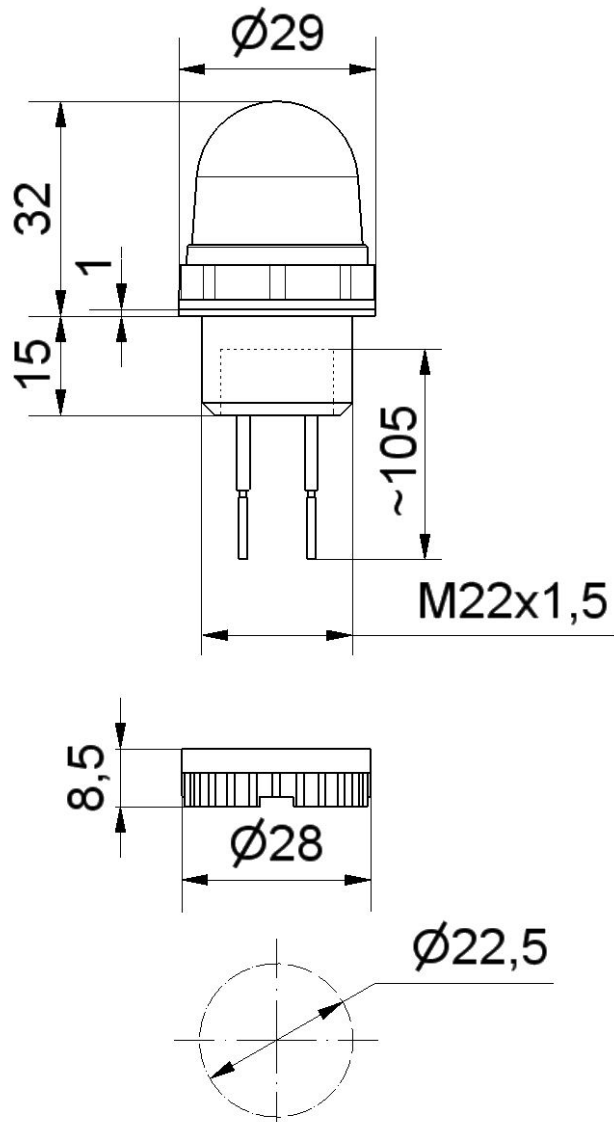

Micro installation beacon / LED Beacon 231

Micro LED Installation Beacon 24VDC YE

DRAWING

For additional installation and mounting information, refer to the appropriate user guide at www.werma.com. This printed copy is for information only and is subject to alteration.