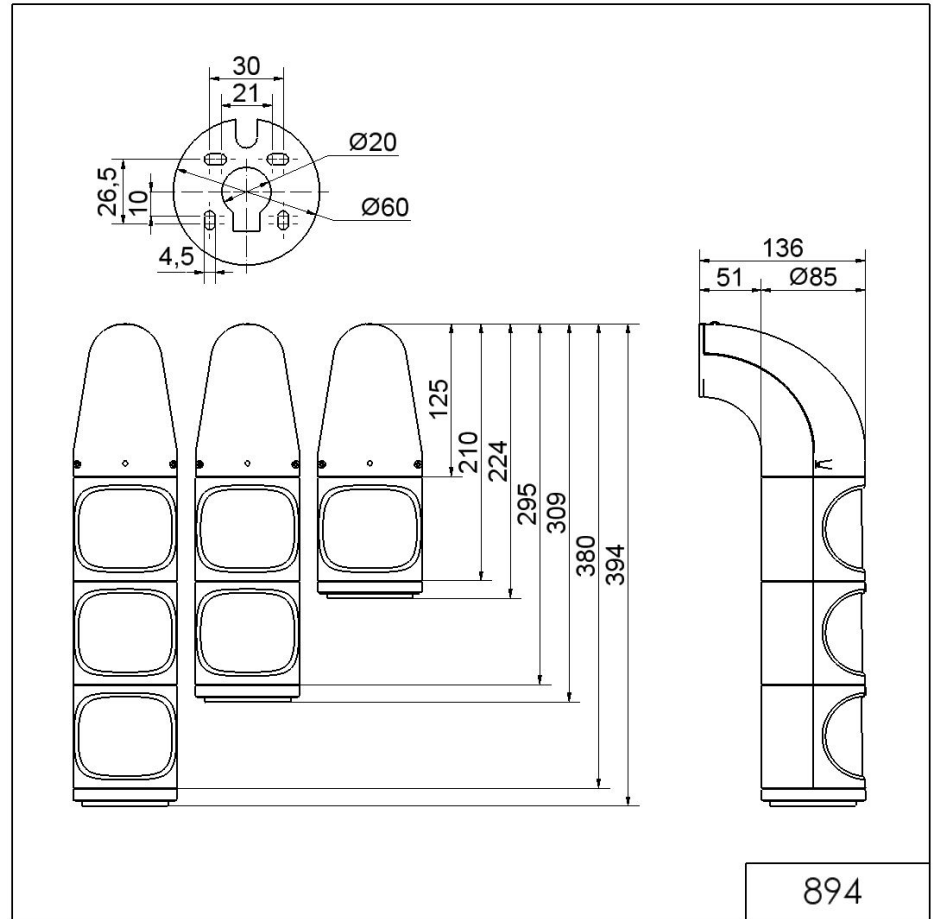

Traffic Lights / LED Light / LED Traffic Light 890

LED Perm. Beacon WM 115-230VAC GN/YE/RD

DRAWING

! For additional installation and mounting information, refer to the appropriate user guide at www.werma.com. This printed copy is for information only and is subject to alteration.