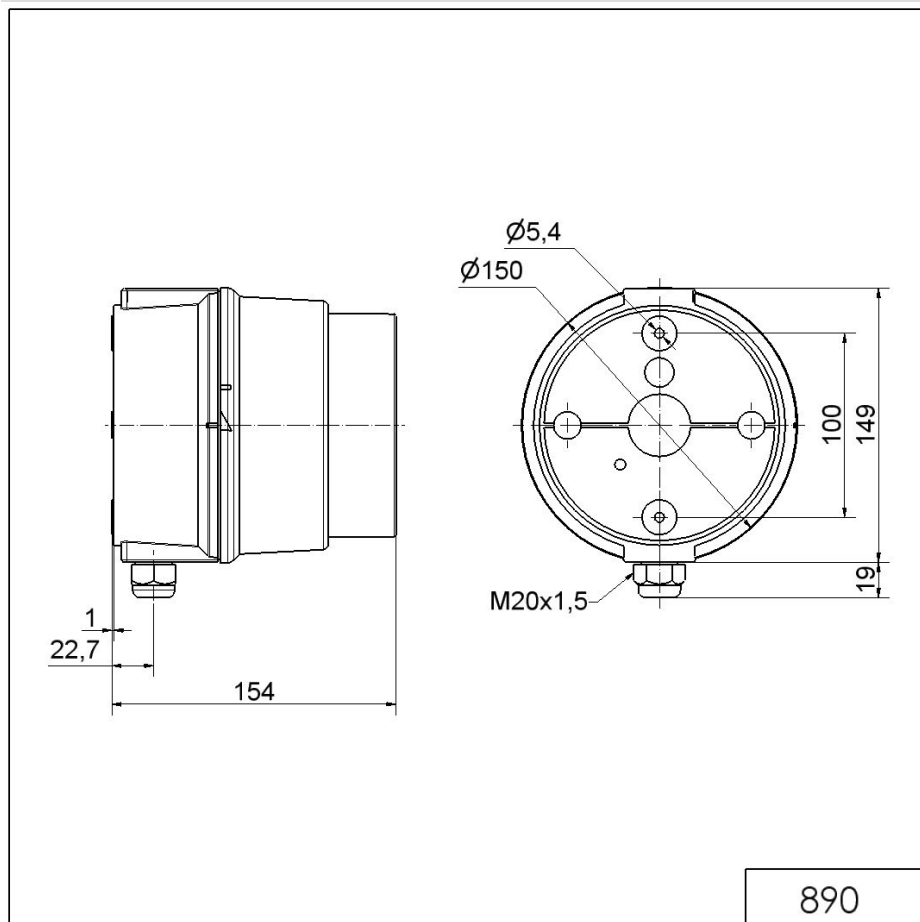

Traffic Lights / LED Light / LED Traffic Light 890
LED Perm. Beacon BWM 115-230VAC RD

DRAWING

For additional installation and mounting information, refer to the appropriate user guide at www.werma.com. This printed copy is for information only and is subject to alteration.