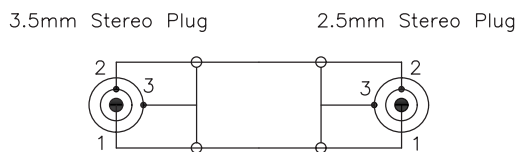

Specifications

Connector Type A	: 3.5mm Stereo Jack Plug
Connector Type B	: 2.5mm Stereo Jack Plug
Cable Length	: 500mm
Jacket Colour	: Black

Diagram

Soldered Drawing:

Part Number Table

Description	Length (L)	Part Number
3.5mm to 2.5mm Stereo Jack Plug to Plug, Black	500mm	PSG03106
	1000mm	PSG03107

Dimensions : Millimetres

Important Notice : This data sheet and its contents (the "Information") belong to the members of the AVNET group of companies (the "Group") or are licensed to it. No licence is granted for the use of it other than for information purposes in connection with the products to which it relates. No licence of any intellectual property rights is granted. The Information is subject to change without notice and replaces all data sheets previously supplied. The Information supplied is believed to be accurate but the Group assumes no responsibility for its accuracy or completeness, any error in or omission from it or for any use made of it. Users of this data sheet should check for themselves the Information and the suitability of the products for their purpose and not make any assumptions based on information included or omitted. Liability for loss or damage resulting from any reliance on the Information or use of it (including liability resulting from negligence or where the Group was aware of the possibility of such loss or damage arising) is excluded. This will not operate to limit or restrict the Group's liability for death or personal injury resulting from its negligence. pro-SIGNAL is the registered trademark of Premier Farnell Limited 2019.