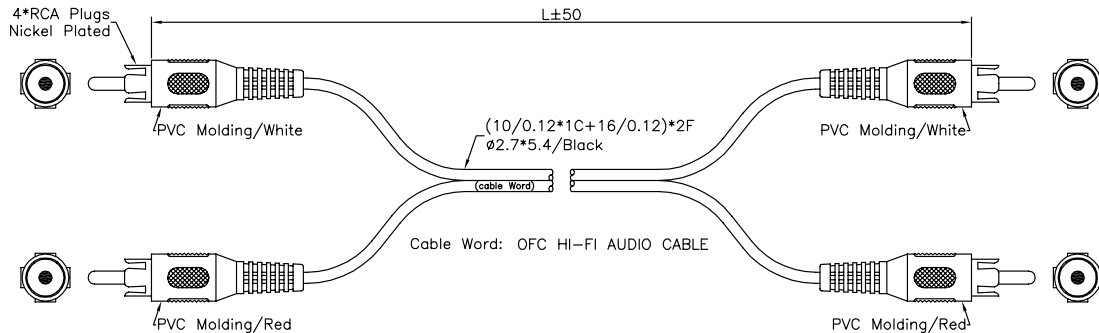

Diagram

Soldered Drawing: