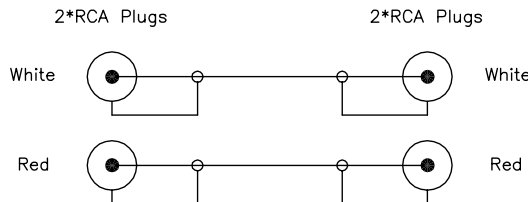

# Dual RCA Phono Plugs-to-Dual RCA Phono Plug Hi-Fi Audio Cable Assembly

pro-SIGNAL

## Specifications

Connector Type A	: Phono (RCA) Plug, x 2
Connector Type B	: Phono (RCA) Plug, x 2
Cable Length	: 150mm (0.49ft)
Jacket Colour	: Black

## Part Number Table

Description	Length (L)	Part Number
Dual RCA Phono Plugs-to-Dual RCA Phono Plugs Hi-Fi Audio Cable Assembly	150mm	PSG03050

Dimensions : Millimetres

**Important Notice :** This data sheet and its contents (the "Information") belong to the members of the AVNET group of companies (the "Group") or are licensed to it. No licence is granted for the use of it other than for information purposes in connection with the products to which it relates. No licence of any intellectual property rights is granted. The Information is subject to change without notice and replaces all data sheets previously supplied. The Information supplied is believed to be accurate but the Group assumes no responsibility for its accuracy or completeness, any error in or omission from it or for any use made of it. Users of this data sheet should check for themselves the Information and the suitability of the products for their purpose and not make any assumptions based on information included or omitted. Liability for loss or damage resulting from any reliance on the Information or use of it (including liability resulting from negligence or where the Group was aware of the possibility of such loss or damage arising) is excluded. This will not operate to limit or restrict the Group's liability for death or personal injury resulting from its negligence. pro-SIGNAL is the registered trademark of Premier Farnell Limited 2019.