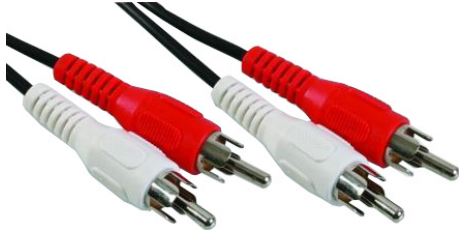

# Dual RCA Phono Plugs-to-Dual RCA Phono Plug Hi-Fi Audio Cable Assembly

pro-SIGNAL

## Specifications

Connector Type A	: Phono (RCA) Plug, x 2
Connector Type B	: Phono (RCA) Plug, x 2
Cable Length	: 150mm (0.49ft)
Jacket Colour	: Black

## Part Number Table

Description	Length (L)	Part Number
Dual RCA Phono Plugs-to-Dual RCA Phono Plugs Hi-Fi Audio Cable Assembly	150mm	PSG03050

Dimensions : Millimetres

**Important Notice :** This data sheet and its contents (the "Information") belong to the members of the AVNET group of companies (the "Group") or are licensed to it. No licence is granted for the use of it other than for information purposes in connection with the products to which it relates. No licence of any intellectual property rights is granted. The Information is subject to change without notice and replaces all data sheets previously supplied. The Information supplied is believed to be accurate but the Group assumes no responsibility for its accuracy or completeness, any error in or omission from it or for any use made of it. Users of this data sheet should check for themselves the Information and the suitability of the products for their purpose and not make any assumptions based on information included or omitted. Liability for loss or damage resulting from any reliance on the Information or use of it (including liability resulting from negligence or where the Group was aware of the possibility of such loss or damage arising) is excluded. This will not operate to limit or restrict the Group's liability for death or personal injury resulting from its negligence. pro-SIGNAL is the registered trademark of Premier Farnell Limited 2019.