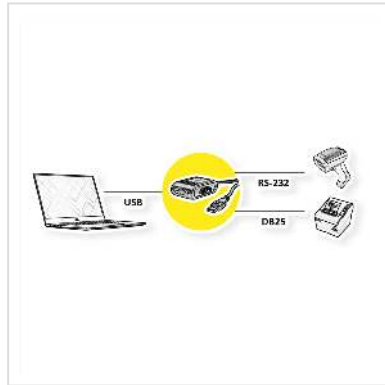

ROLINE Converter Cable USB to RS-232+DB25

Product No.	12.02.1017
Manufacturer	ROLINE
Manufacturer No.	12.02.1017
EAN (single piece)	7630049621091

roline
Designed for Professionals

- Ideal for notebooks that nowadays only offer USB interfaces
- To connect one serial device (e. g. modem) and one parallel device (e. g. printer) to the USB port of a PC or notebook
- No external power supply needed
- Supported operating systems: Windows 7 / 8 / 8.x / 10

Technical specifications

Manufacturer	ROLINE
Product group	Adapters, Terminators, Converters
Product type	USB - Serial Converter
Colour	black
Length	1.8 m
Scope of delivery	Converter, manual
Side 1 connection (PC)	USB A Male
Side 2 connection (Peripherals)	DB9 Male + DB25 Female
Side 1 Connector Type	USB 2.0 Type A
Side 1 Connector Gender	Male
Side 2 Connector Type	D-Sub 9-pin (DE-9) D-Sub 25-pin (DB-25)

Side 2 Connector Gender	Male
Conversion direction	1 seriell / 1parallel - USB
Area of application	External
Dimensions (HxWxD)	22 x 45 x 75 mm
Material	Cable length 1.8 m
Technical particularity	Windows 7/8/8.x/10
Height	22 mm
Width	45 mm
Depth	75 mm
Weight	130.5 g
Height of packaging (single piece)	20 mm
Width of packaging (single piece)	40 mm
Depth of packaging (single piece)	80 mm
Package weight (single piece)	0.15 kg