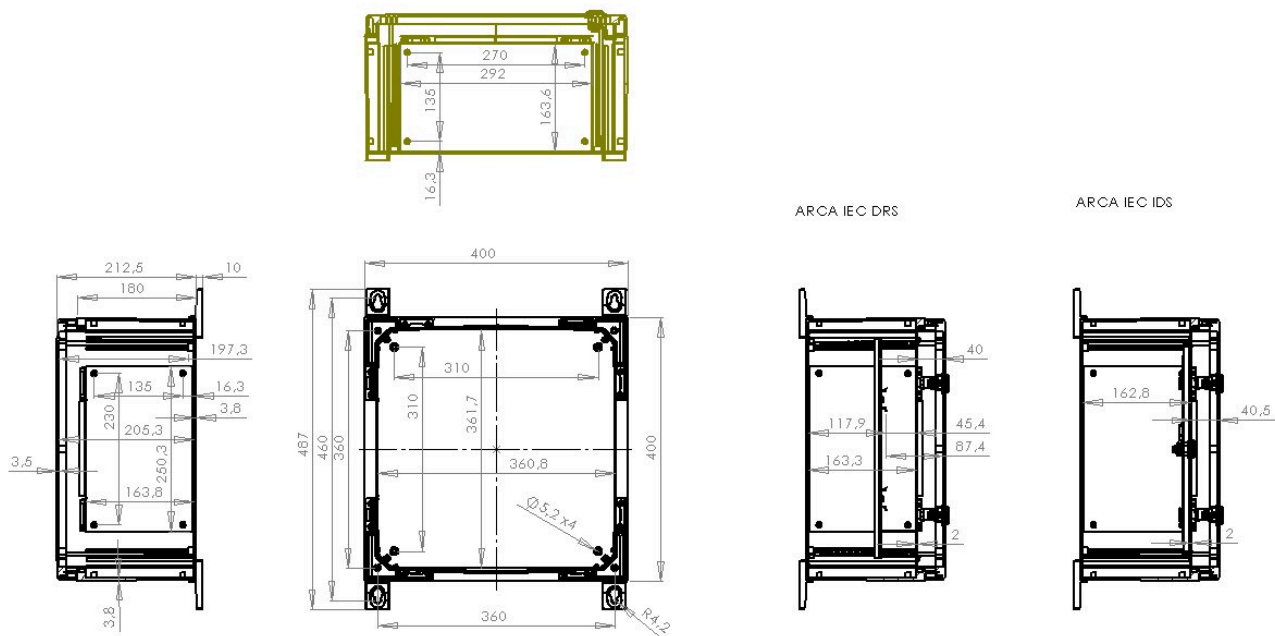

# ARCA 404021

Sample image

**Order symbol :** ARCA 404021

**Product nr :** 8120009

**Description :** Cabinet, PC

**Remarks :** Grey cover, 2-point locking, hinges on the long side

**EAN :** 6418074079206

**El. number :**

- Finland :
- Denmark :
- Sweden : 2506467

**Including :** Cabinet base. door with PUR gasket. mounting plate. screws for mounting plate. 3mm double bit lock(s) with key. S versions with swinghandle 2-point locking system. Door guide included.

Dimensions :	Height	Width	Depth
mm :	400	400	210
inch :	15.75	15.75	8.58

#### Accessories :

IDS ARCA 4040	Inner door set (380 x 380 x 30)
MPX ARCA 4040	Mounting plate (350x350 mm) (350 x 350 x 5)
MPMP ARCA 4040	Mounting plate multiperforated (350x350x2 mm - ø3.6 mm) (350 x 350 x 2)
DRS ARCA 404021	DIN rail frame set (385 x 385 x35)
MPS ARCA 4040	Mounting plate (350x250x2 mm) (350 x 350 x 2)
MPP ARCA 4040	Mounting plate perforated (350x350x2 mm - 26x11 mm) (350 x 350 x 2)