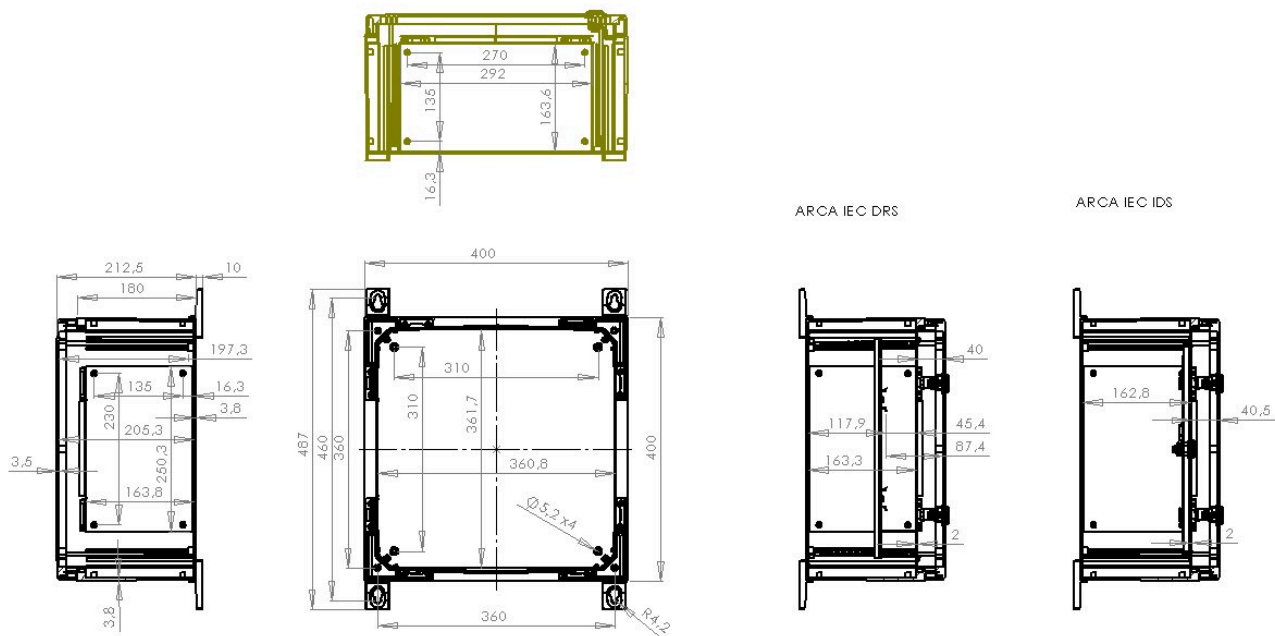

ARCA 404021S

Sample image

Order symbol : ARCA 404021S

Product nr : 8120089

Description : Cabinet, PC

Remarks : Grey cover, Swinghandle, hinges on the long side

EAN : 6418074079725

El. number :

- Finland :
- Denmark :
- Sweden : 2506471

Including : Cabinet base. door with PUR gasket. mounting plate. screws for mounting plate. 3mm double bit lock(s) with key. S versions with swinghandle 2-point locking system. Door guide included.

Dimensions :

	Height	Width	Depth
mm :	400	400	210
inch :	15.75	15.75	8.58

Materials :

Material :	Polycarbonate
Base colour :	RAL 7035 -light grey
Cover colour :	RAL 7035 -light grey
Gasket material :	Polyurethane

Temperatures :

Temperature °C (short term) :	-40 ... 120
Temperature °C (continuous) :	-40 ... 80
Temperature °F (short term) :	-40 ... 250
Temperature °F (continuous) :	-40 ... 175

Accessories :

IDS ARCA 4040	Inner door set (380 x 380 x 30)
MPX ARCA 4040	Mounting plate (350x350 mm) (350 x 350 x 5)
MPMP ARCA 4040	Mounting plate multiperforated (350x350x2 mm - ø3.6 mm) (350 x 350 x 2)
DRS ARCA 404021	DIN rail frame set (385 x 385 x35)
MPS ARCA 4040	Mounting plate (350x250x2 mm) (350 x 350 x 2)
MPP ARCA 4040	Mounting plate perforated (350x350x2 mm - 26x11 mm) (350 x 350 x 2)