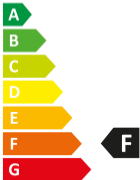

**ENERG** ⚡

**Pro Elec**

PEL01648-E

---

---

**10**

kWh / 1000h

2021 No. 1095