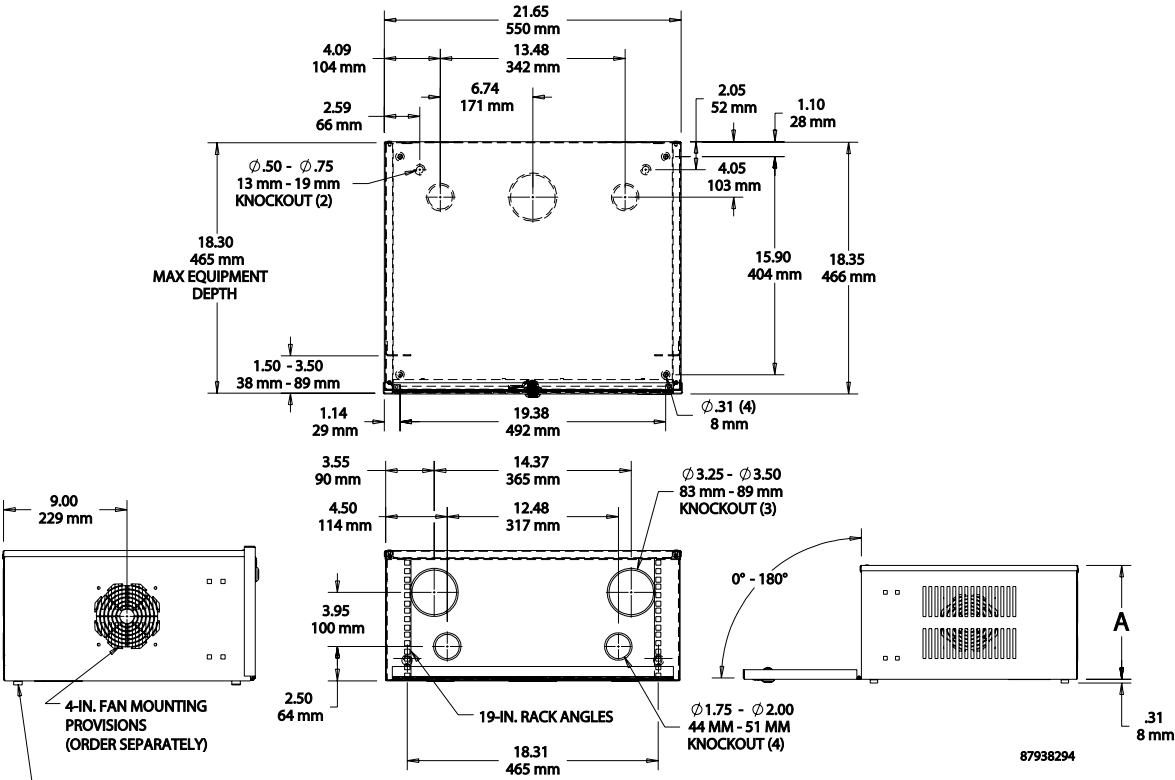

- Rack angle mounting square holes (.375 x .375 in.) with EIA universal hole spacing (1/4 x 5/8 x 5/8 x 1/4-in.)
- Knockouts on bottom and side for data and power cables
- Rubber feet provide secure placement and prevent scratches
- Fasteners and cage nuts included

SPECIFICATIONS

- Doors and body made of 18 gauge steel; top cover is 16 gauge steel
- Welded steel construction
- One set of rack angles included per EIA standard
- Included installation instructions show optional accessories

BULLETIN: D85, DACCY, DWS1

Standard Product

Catalog Number	AxBxC in./mm	Rack Units (RU)
DVR4U	9.45 x 21.65 x 18.35 240 x 550 x 466	4
DVR6U	12.99 x 21.65 x 18.35 330 x 550 x 466	6

General Accessories

Catalog Number	AxBxC in./mm	Description	Key Code
E333KEY	0.00	2 replacement keys (fits all locks)	333
A4AXFNGQ	0.00	Fan, 115 VAC, quiet	---
A4AXFNPG	0.00	Fan, 115VAC	---
AFLTR4LD	0.00	Filter, 4-in fans	---