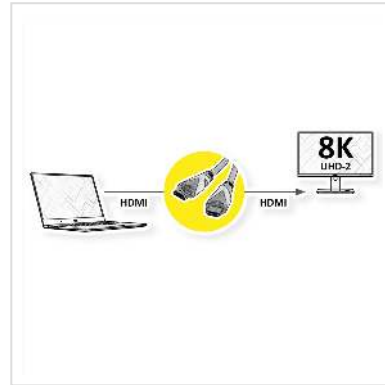

ROLINE GREEN ATC HDMI 8K (7680 x 4320) Ultra HD Cable + Ethernet, M/M, black, 2 m

Product No.	11.44.6011
Manufacturer	ROLINE GREEN
Manufacturer No.	11.44.6011
EAN (single piece)	7630049621732

High quality HDMI cable with HDMI connectors for optimal transmission of digital UHD signals at data rates up to 35.8 Gbit/s. For transfer of films in digital cinema quality with up to 8k at 60Hz.

- HDMI Ethernet Channel - Adds high-speed networking to an HDMI link, allowing users to take full advantage of their IP-enabled devices without a separate ethernet cable
- Audio Return Channel - Allows a HDMI-connected TV with a built-in tuner to send audio data "upstream" to a surround audio system, eliminating the need for a separate audio cable
- 3D - Defines input/output protocols for major 3D video formats
- 8k support - Enables video resolutions up to 4320p @60Hz far beyond 1080p, supporting next-generation displays
- Cable with HDMI male connector on both sides
- High quality cable with golden metal connector and shell for better shielding
- Gold plated contacts for higher durability

ATC cables (Authorized Test Centers cables) - only authorized HDMI adopters /suppliers who participate in this HDMI cable certification program can carry these certification labels on the cables. These HDMI ATC-tested High Speed HDMI Cables have a unique anti-counterfeiting authentication label on their products, and make sure cables are authentic and certified throughout the supply chain giving end users confidence when purchasing new HDMI cables for their 4K/UltraHD products.