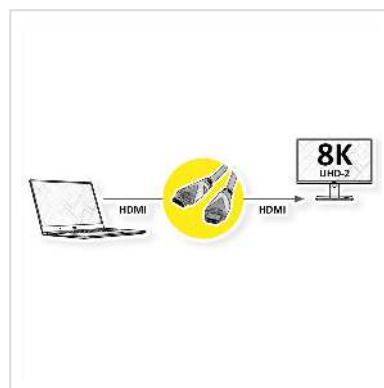

ROLINE GREEN ATC HDMI 8K (7680 x 4320) Ultra HD Cable + Ethernet, M/M, black, 3 m

Product No.	11.44.6012
Manufacturer	ROLINE GREEN
Manufacturer No.	11.44.6012
EAN (single piece)	7630049621749

High quality HDMI cable with HDMI connectors for optimal transmission of digital UHD signals at data rates up to 35.8 Gbit/s. For transfer of films in digital cinema quality with up to 8k at 60Hz.

- HDMI Ethernet Channel - Adds high-speed networking to an HDMI link, allowing users to take full advantage of their IP-enabled devices without a separate ethernet cable
- Audio Return Channel - Allows a HDMI-connected TV with a built-in tuner to send audio data "upstream" to a surround audio system, eliminating the need for a separate audio cable
- 3D - Defines input/output protocols for major 3D video formats
- 8k support - Enables video resolutions up to 4320p @60Hz far beyond 1080p, supporting next-generation displays
- Cable with HDMI male connector on both sides
- High quality cable with golden metal connector and shell for better shielding
- Gold plated contacts for higher durability

Manufacturer	ROLINE GREEN
Product group	Cable
Product type	HDMI Ultra HD with Ethernet Cable
Colour	black
Length	3 m
Transfer quality	HDMI Ultra High Speed (HDMI 2.0)
Max. resolution	7680 x 4320 @60Hz (8K, UHD-2)
side 1 connector	HDMI 19 Male
side 2 connector	HDMI 19 Male
Side 1 Connector Type	HDMI Type A
Side 1 Connector Gender	Male
Side 2 Connector Type	HDMI Type A
Side 2 Connector Gender	Male
Area of application	External
Cable shielding	Double screened
Material (external cable mantle)	TPE
Cable LSOH	halogen-free
Technical particularity	HDMI 8K Ultra HD with Ethernet
Height of packaging (single piece)	30 mm
Width of packaging (single piece)	150 mm
Depth of packaging (single piece)	150 mm