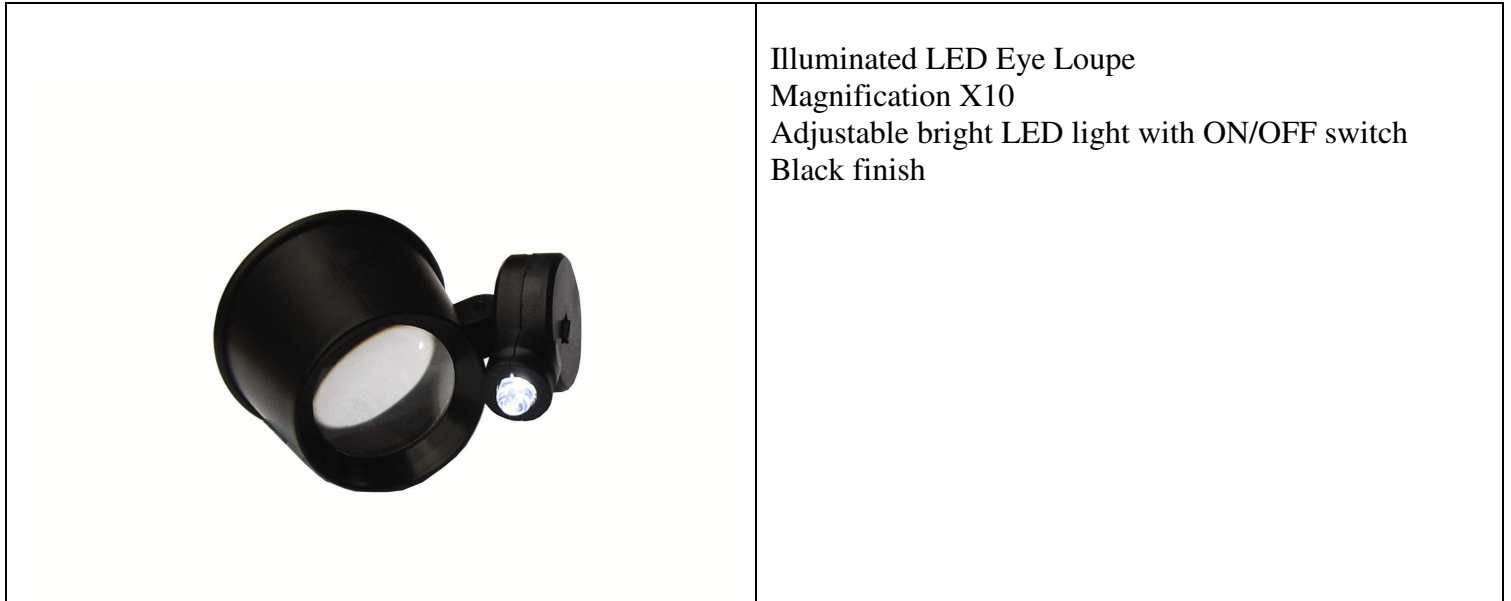

Eye Loupe X10 with LED Illumination

| Linear Code | Description |
|-------------|-------------------------------------|
| | |
| 59-615-010 | Eye Loupe X10 with LED Illumination |
| | |