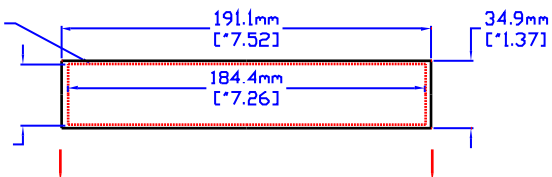

-AVAILABLE IN BLACK & GRAY

3D VIEW
(NOT TO SCALE)

HIDDEN LINE INDICATES THE AREA COVERED BY ENCLOSURE SLOT

CASE 'B'

CASE 'A'

1598H