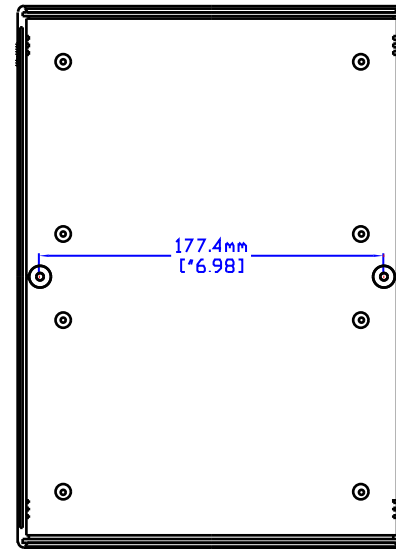

-AVAILABLE IN BLACK & GRAY

3D VIEW
(NOT TO SCALE)

HIDDEN LINE INDICATES THE AREA COVERED BY ENCLOSURE SLOT

CASE 'B'

CASE 'A'

1598H