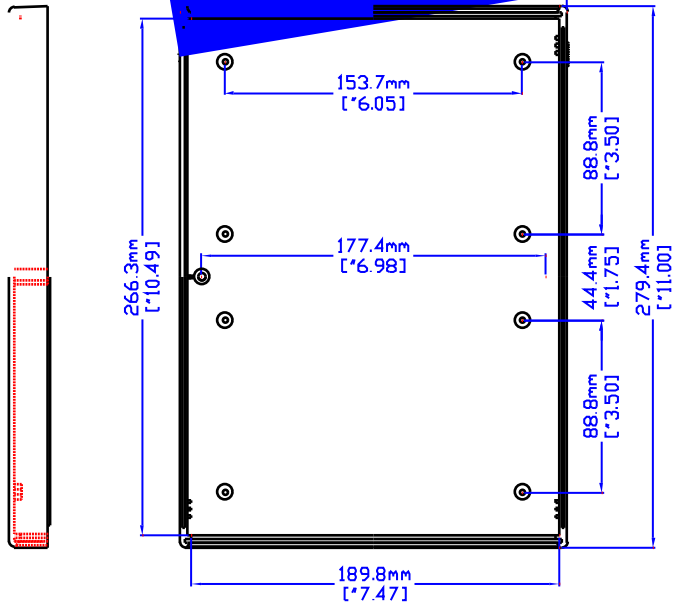

-AVAILABLE IN BLACK & GRAY

3D VIEW
(NOT TO SCALE)

HIDDEN LINE INDICATES THE AREA COVERED BY ENCLOSURE SLOT

CASE 'B'

CASE 'A'

1598H