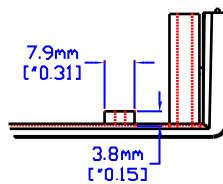

-AVAILABLE IN BLACK & GRAY

3D VIEW
(NOT TO SCALE)

HIDDEN LINE INDICATES THE AREA COVERED BY ENCLOSURE SLOT

CASE 'B'

CASE 'A'

1598H