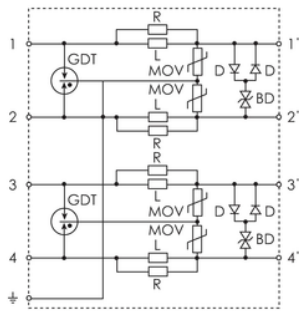

Temperature: -4 to 149 °F

Enclosure Material: UL® 94V-0 Thermoplastic

Enclosure Rating: IP 20;NEMA®-1

Depth (D): 3.350"

Height (H): 3.540"

Width (W): 0.470"

Unit Weight: 0.200 lb

Certification Details: UL® 497B

Complies With: ANSI®/IEEE® C62.41.2-2002 Cat A, Cat B, Cat C

Replacement Module: UTB30DPM

DIAGRAMS

WARNING

nVent products shall be installed and used only as indicated in nVent's product instruction sheets and training materials. Instruction sheets are available at www.nvent.com and from your nVent customer service representative. Improper installation, misuse, misapplication or other failure to completely follow nVent's instructions and warnings may cause product malfunction, property damage, serious bodily injury and death and/or void your warranty.