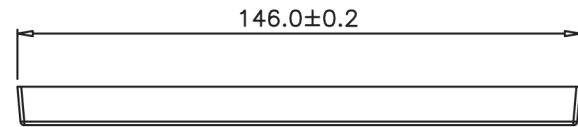

ROHS Compliant

Code: KPL4JE

SCALE 1/2

Specification :

1. Material :
1. Face plate : ABS, UL 94-HB.
  2. Screw : M3.5 X L17.6 mm.

30/01/2023 TUK Ltd, Unit 4, Wimbledon Stadium Business Centre, Riverside Road, London, SW17 0BA

Tel: 020 8946 6688 Fax: 020 8879 7410 Email: sales@tuk.co.uk Website: www.tuk.co.uk