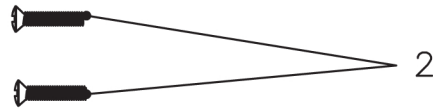

Weight: 30g

Dimensions: 146 x 86 x 10mm

Half 'Euro' type blank (KPR0.5jewh)

Weight: 2g

Dimensions: 50.3 x 12.7 x 12.5mm

Single 'Euro' type blank (KPR1jewh)

Weight: 4g

Dimensions: 50 x 25 x 12.5mm

Country of Origin: Taiwan

ROHS Compliant

Code: KPJ2jewh

SCALE 1/2

Specification :

Material :

1. Faceplate : ABS, UL 94-HB.
2. Screw : M3.5 X L17.6 mm.

ROHS Compliant