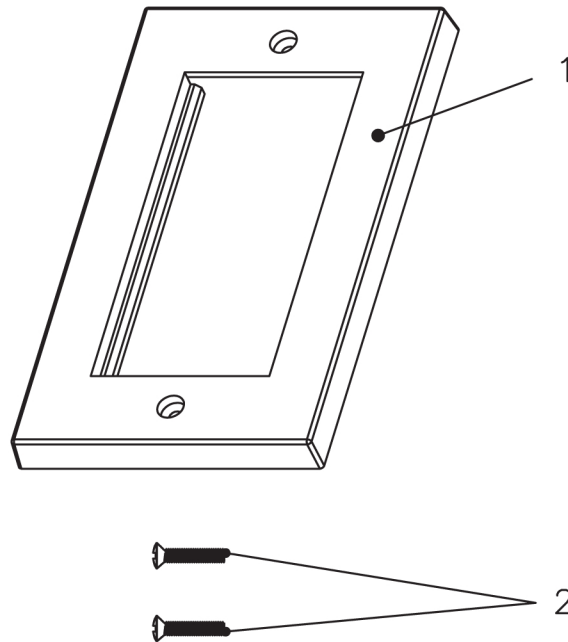

Weight: 30g

Dimensions: 146 x 86 x 10mm

Half 'Euro' type blank (KPR0.5jewh)

Weight: 2g

Dimensions: 50.3 x 12.7 x 12.5mm

Single 'Euro' type blank (KPR1jewh)

Weight: 4g

Dimensions: 50 x 25 x 12.5mm

Country of Origin: Taiwan

ROHS Compliant

Code: KPJ2jewh

SCALE 1/2

Specification :

Material :

1. Faceplate : ABS, UL 94-HB.
2. Screw : M3.5 X L17.6 mm.

ROHS Compliant

Code: KPL4JE

SCALE 1/2

Specification :

- Material :
1. Face plate : ABS, UL 94-HB.
 2. Screw : M3.5 X L17.6 mm.

30/01/2023 TUK Ltd, Unit 4, Wimbledon Stadium Business Centre, Riverside Road, London, SW17 0BA