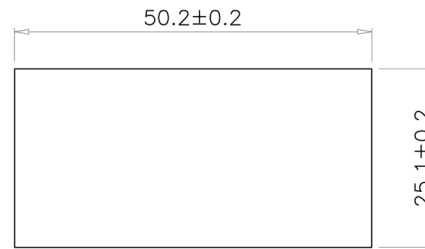

ROHS Compliant

Code: KPR1jewh

SCALE 1/1