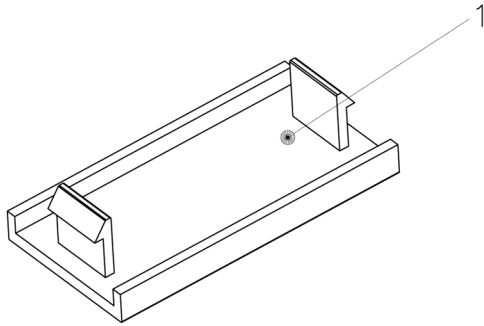

ROHS Compliant

Code: KPR1jewh

SCALE 1/1