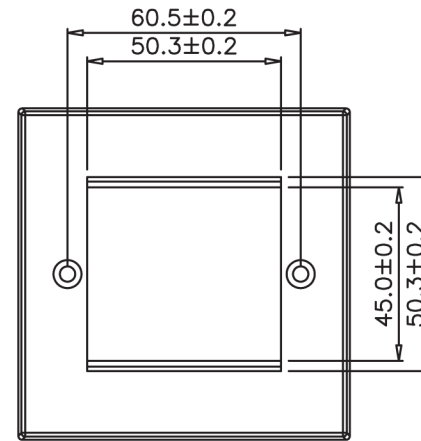

Features:

- Flame retardant
- UV stable

Specifications:

- Colour: white, RAL 9003
- Material: ABS, UL94V-0

Faceplate for two snap-in 'Euro' type module (KPJ2jewh)

Weight: 20g

Dimensions: 86 x 86 x 10mm

Faceplate for four snap-in 'Euro' type module (KPL4je)

Weight: 30g

Dimensions: 146 x 86 x 10mm

Half 'Euro' type blank (KPR0.5jewh)

Weight: 2g

Dimensions: 50.3 x 12.7 x 12.5mm

Single 'Euro' type blank (KPR1jewh)

Weight: 4g

Dimensions: 50 x 25 x 12.5mm

Country of Origin: Taiwan

ROHS Compliant

Code: KPJ2jewh

SCALE 1/2

Specification :

Material :

1. Faceplate : ABS, UL 94-HB.
2. Screw : M3.5 X L17.6 mm.

ROHS Compliant

Code: KPL4JE

SCALE 1/2

Specification :

- Material :
1. Face plate : ABS, UL 94-HB.
 2. Screw : M3.5 X L17.6 mm.

30/01/2023 TUK Ltd, Unit 4, Wimbledon Stadium Business Centre, Riverside Road, London, SW17 0BA