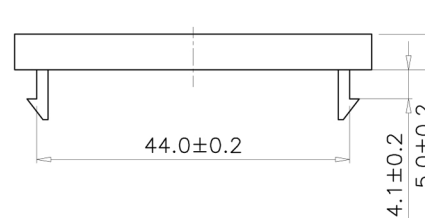

Specification :

Material :
1. ABS, UL 94-HB, with white color.