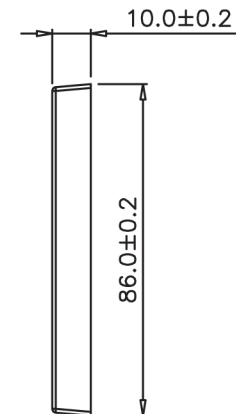

Features:

- Flame retardant
- UV stable

Specifications:

- Colour: white, RAL 9003
- Material: ABS, UL94V-0

Faceplate for two snap-in 'Euro' type module (KPJ2jewh)

Weight: 20g

Dimensions: 86 x 86 x 10mm

Faceplate for four snap-in 'Euro' type module (KPL4je)

Weight: 30g

Dimensions: 146 x 86 x 10mm

Half 'Euro' type blank (KPR0.5jewh)

Weight: 2g

Dimensions: 50.3 x 12.7 x 12.5mm

Single 'Euro' type blank (KPR1jewh)

Weight: 4g

Dimensions: 50 x 25 x 12.5mm

Country of Origin: Taiwan

ROHS Compliant

Code: KPJ2jewh

SCALE 1/2

Specification :

Material :

1. Faceplate : ABS, UL 94-HB.
2. Screw : M3.5 X L17.6 mm.

ROHS Compliant

Code: KPL4JE

SCALE 1/2

Specification :

- Material :
1. Face plate : ABS, UL 94-HB.
 2. Screw : M3.5 X L17.6 mm.

30/01/2023 TUK Ltd, Unit 4, Wimbledon Stadium Business Centre, Riverside Road, London, SW17 0BA