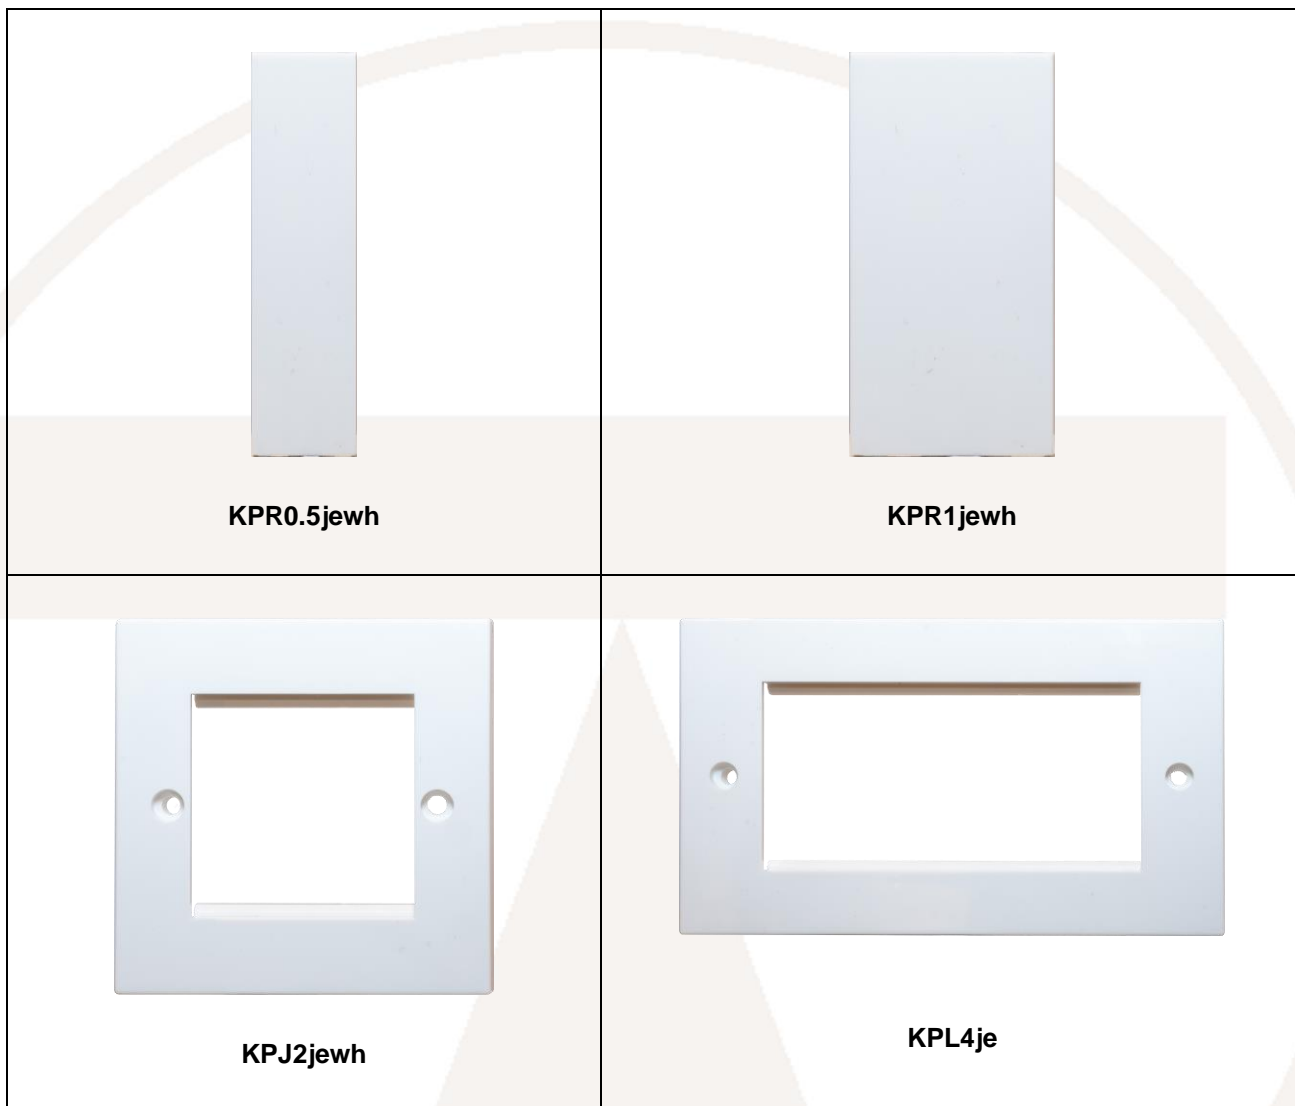

Low-cost Euro Faceplates

Low-cost Euro Faceplates (KPR0.5jewh, KPR1jewh, KPJ2jewh, KPL4je)

This affordable range of 25x50 (Euro style) faceplates is manufactured in high gloss finish in white. They are supplied with fixing screws for installation.

Features:

- Flame retardant
- UV stable

Specifications:

- Colour: white, RAL 9003
- Material: ABS, UL94V-0

Faceplate for two snap-in 'Euro' type module (KPJ2jewh)

Weight: 20g

Dimensions: 86 x 86 x 10mm

Faceplate for four snap-in 'Euro' type module (KPL4je)

Country of Origin: Taiwan

ROHS Compliant

Code: KPJ2jewh

SCALE 1/2

Specification :

Material :

1. Faceplate : ABS, UL 94-HB.
2. Screw : M3.5 X L17.6 mm.

ROHS Compliant

Code: KPL4JE

SCALE 1/2

Specification :

- Material :
1. Face plate : ABS, UL 94-HB.
 2. Screw : M3.5 X L17.6 mm.

30/01/2023 TUK Ltd, Unit 4, Wimbledon Stadium Business Centre, Riverside Road, London, SW17 0BA