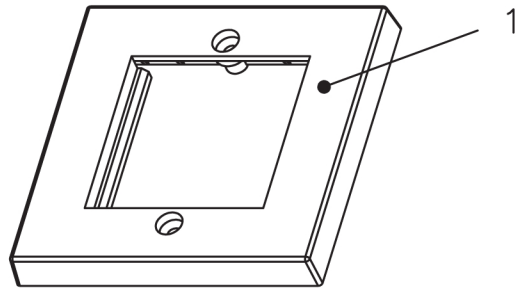

Features:

- Flame retardant
- UV stable

Specifications:

- Colour: white, RAL 9003
- Material: ABS, UL94V-0

Faceplate for two snap-in 'Euro' type module (KPJ2jewh)

Weight: 20g

Dimensions: 86 x 86 x 10mm

Faceplate for four snap-in 'Euro' type module (KPL4je)

Weight: 30g

Dimensions: 146 x 86 x 10mm

Half 'Euro' type blank (KPR0.5jewh)

Weight: 2g

Dimensions: 50.3 x 12.7 x 12.5mm

Single 'Euro' type blank (KPR1jewh)

Weight: 4g

Dimensions: 50 x 25 x 12.5mm

Country of Origin: Taiwan

ROHS Compliant

Code: KPJ2jewh

SCALE 1/2

Specification :

Material :

1. Faceplate : ABS, UL 94-HB.
2. Screw : M3.5 X L17.6 mm.

ROHS Compliant

Code: KPL4JE

SCALE 1/2

Specification :

- Material :
1. Face plate : ABS, UL 94-HB.
 2. Screw : M3.5 X L17.6 mm.

30/01/2023 TUK Ltd, Unit 4, Wimbledon Stadium Business Centre, Riverside Road, London, SW17 0BA