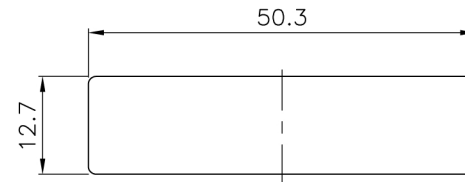

ROHS Compliant

Specification :

Material :

1. ABS, UL94V-0, with white color.