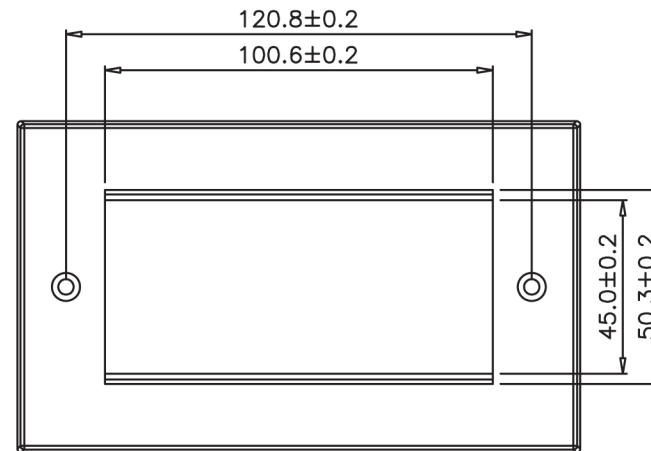

Features:

- Flame retardant
- UV stable

Specifications:

- Colour: white, RAL 9003
- Material: ABS, UL94V-0

Faceplate for two snap-in 'Euro' type module (KPJ2jewh)

Weight: 20g

Dimensions: 86 x 86 x 10mm

Faceplate for four snap-in 'Euro' type module (KPL4je)

Weight: 30g

Dimensions: 146 x 86 x 10mm

Half 'Euro' type blank (KPR0.5jewh)

Weight: 2g

Dimensions: 50.3 x 12.7 x 12.5mm

Single 'Euro' type blank (KPR1jewh)

Weight: 4g

Dimensions: 50 x 25 x 12.5mm

Country of Origin: Taiwan

ROHS Compliant

Code: KPJ2jewh

SCALE 1/2

Specification :

Material :

1. Faceplate : ABS, UL 94-HB.
2. Screw : M3.5 X L17.6 mm.

ROHS Compliant

Code: KPL4JE

SCALE 1/2

Specification :

- Material :
1. Face plate : ABS, UL 94-HB.
 2. Screw : M3.5 X L17.6 mm.

30/01/2023 TUK Ltd, Unit 4, Wimbledon Stadium Business Centre, Riverside Road, London, SW17 0BA