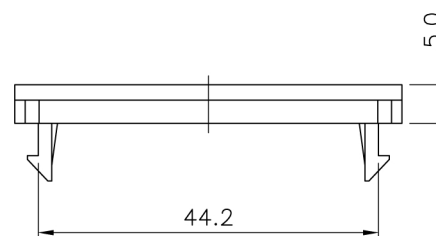

ROHS Compliant

Specification :

Material :

1. ABS, UL94V-0, with white color.