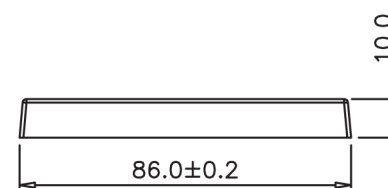

Features:

- Flame retardant
- UV stable

Specifications:

- Colour: white, RAL 9003
- Material: ABS, UL94V-0

Faceplate for two snap-in 'Euro' type module (KPJ2jewh)

Weight: 20g

Dimensions: 86 x 86 x 10mm

Faceplate for four snap-in 'Euro' type module (KPL4je)

Weight: 30g

Dimensions: 146 x 86 x 10mm

Half 'Euro' type blank (KPR0.5jewh)

Weight: 2g

Dimensions: 50.3 x 12.7 x 12.5mm

Single 'Euro' type blank (KPR1jewh)

Weight: 4g

Dimensions: 50 x 25 x 12.5mm

Dimensions are accurate to +/- 0.5%

Packaging: packed in 10's

Commodity code: 84733020

EAN:

KPR0.5jewh: 5055386510464

KPR1jewh: 5055386510471

KPJ2jewh: 5055386510488

KPL4je: 5055386510495

Country of Origin: Taiwan

ROHS Compliant

Code: KPJ2jewh

SCALE 1/2

Specification :

Material :

1. Faceplate : ABS, UL 94-HB.
2. Screw : M3.5 X L17.6 mm.

ROHS Compliant