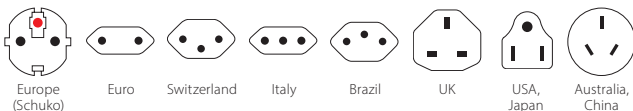

Suitable for

Compatibility (Input)