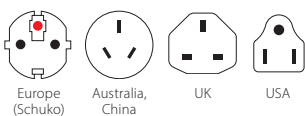

Compatibility (Output)