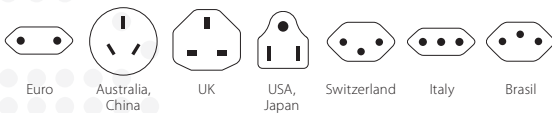

Compatibility (Input)

Compatibility (Output)

Packaging (Retail)