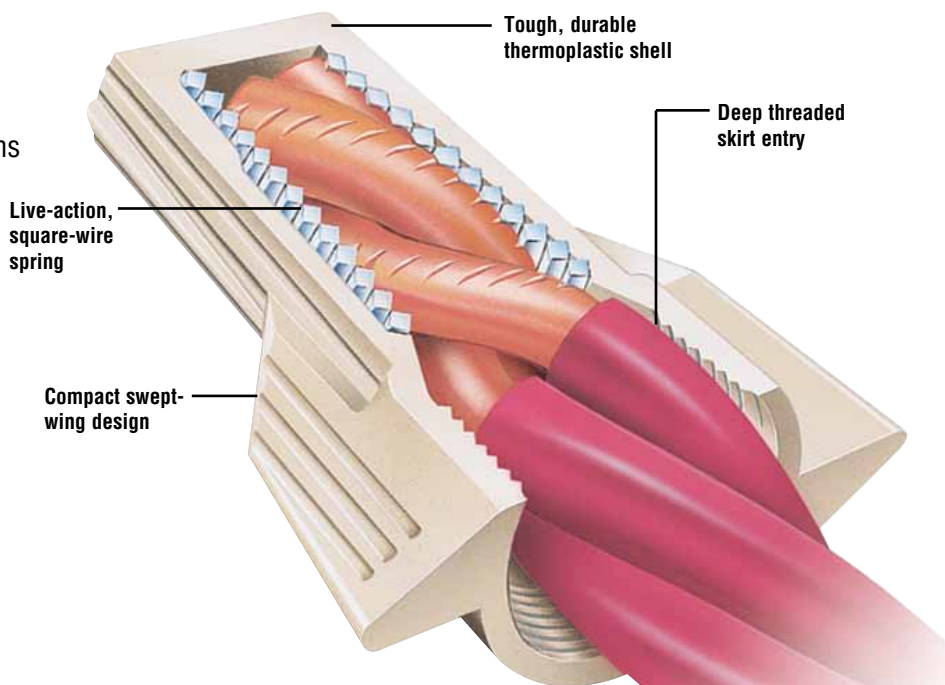

Twister® Wire Connectors

- *Exceptional wire-range capacity: #22 to #8 AWG*
- *Fast, secure connections every time*
- *Compact, comfortable swept-wing design*

Made in U.S.A. of
U.S. and Global
Components

Twister® Wire Connector

IDEAL Twister® Wire Connectors were designed with the features electricians want most.

Twister® Wire Connectors feature a swept-wing design that fits comfortably in your hand and provides improved leverage and greater torque. The live-action, square-wire spring provides fast, secure connections every time. Two sizes handle 95% of all typical branch-circuit wire combinations – from a minimum of 2 #22 AWG to a maximum of 2 #8 with 2 #12 AWG. This means fewer connector models to carry at the jobsite, reduced inventory and lower total cost.

- Exceptional wire-range capacity – three models handle conductors from #22 to #6 AWG
- Swept-wing design provides improved leverage with less effort, especially on larger combinations
- The square-wire spring picks up fast and provides secure connections
- Hex-top allows installation using standard nutdriver.
- Ribbed shell provides added grip and fast fingertip starts
- Deep skirt protects against flash-over and turned-back strands for maximum dielectric strength
- Tough, UL 94V-2 flame-retardant shell will not crack – even when applied to maximum wire combinations. Rated at 105°C (221°F)