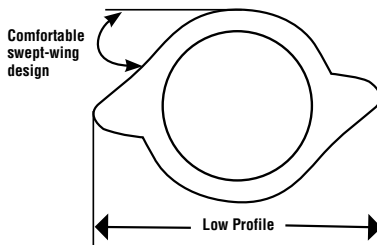

*1,000 Volts maximum in fixtures and signs.

IDEAL INDUSTRIES, INC.

Becker Place, Sycamore, IL 60178, USA / 815-895-5181 • 800-435-0705 in USA

International offices:

Australia • Brazil • Canada • China • Germany • Mexico • UK

For complete sales office contact information, visit us at:

www.idealind.com