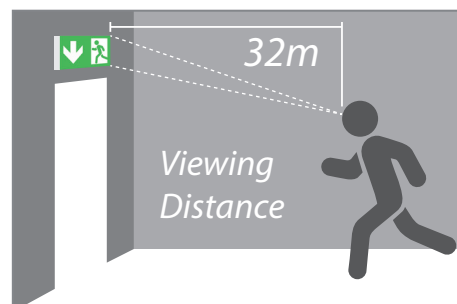

Dimensions