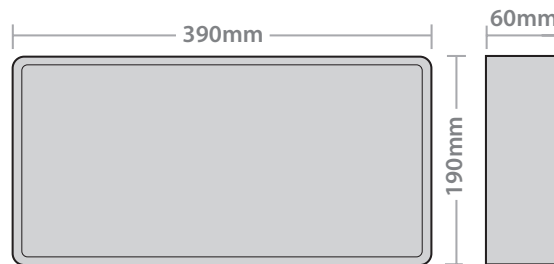

### Features

- Stylish, smooth rounded design
- Maintained or non-maintained operation
- Supplied with Up Arrow legend
- Choice of other legends (order separately)

### Specification

<b>Material:</b>	Body: Steel Legend: Polycarbonate
<b>Colour Temperature:</b>	6000K
<b>Colour Finish:</b>	Green & White
<b>CRI</b>	Ra70
<b>LED Lifetime:</b>	L70B50 60,000 Hrs
<b>IP Rating:</b>	IP20
<b>IK Rating:</b>	IK10
<b>Working Temperature:</b>	0°C to 40°C
<b>Emergency Battery Type:</b>	Ni-Cd
<b>Electrical Class:</b>	Class: I
<b>Guarantee:</b>	1 Year

### Dimensions

Product Code	Description	Wattage	Maintained Lumen Output	Emergency Lumen Output	Net Weight (kg)	Barcodes
EBMLED	Exit Box c/w Up Arrow Legend	2.7W	16 lm	25 lm	1.45	5055807603355
ELEB-D	Exit Legend - Arrow Down	-	-	-	0.18	5055807603546
ELEB-L	Exit Legend - Arrow Left	-	-	-	0.18	5055807603553
ELEB-R	Exit Legend - Arrow Right	-	-	-	0.18	5055807603560
ELEB-U	Exit Legend - Arrow Up	-	-	-	0.18	5055807613729