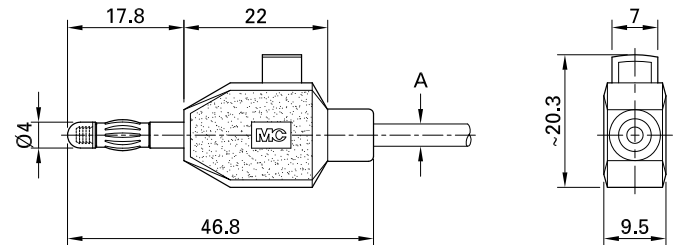

# KLS4

Item number 22.3006-\*

Ø 4 mm, with spring-loaded MULTILAM for clamp-connecting stranded wires. Clamp connection.

## Technical data

Diameter of plug system	4 mm
Rated Values	30 V, 10 A / 60 V, 10 A
Surface treatment electrical contact	Ni
Base material electrical contact	CuZn
Standard color(s) *	21 22
Test accessory acc. to	IEC EN 61010-031
User-Information	I 023