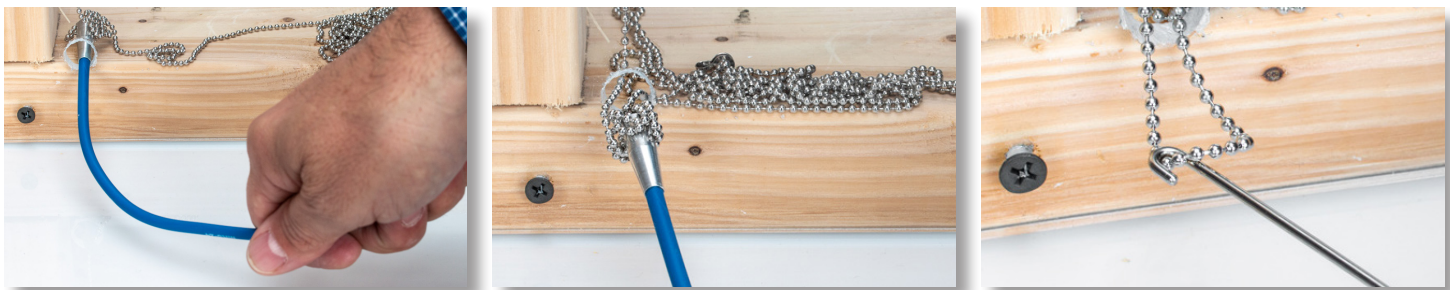

MAGNETRIEVER®

MAGNETRIEVER PRO

The MRS-24 - MagneTrievers® and MRS-36 MagneTrievers® Pro are the ideal tool to effortlessly fish wires through walls. The system features the following:

MRS-24 Kit Includes:

- 24" Flexible Magnetic Retriever
- **MRS-RH20** Expandable Retriever Hook
- **MRS-BC10** 10' Ball Chain with 3/4" Stop Ring
- Storage Pouch

MRS-36 Kit Includes:

- 36" Flexible Magnetic Retriever
- **MRS-RH20** Expandable Retriever Hook
- **MRS-BC10** 12' Ball Chain with 3/4" Stop Ring
- Eyelet retriever
- Storage Pouch

SPECIFICATIONS	MRS-24	MRS-36
WEIGHT	0.19 lb (86.26 g)	0.2 lb (92.162 g)
LENGTH	24" (60.96cm)	36" (91.44cm)
UPC #	811490019867	810053350904