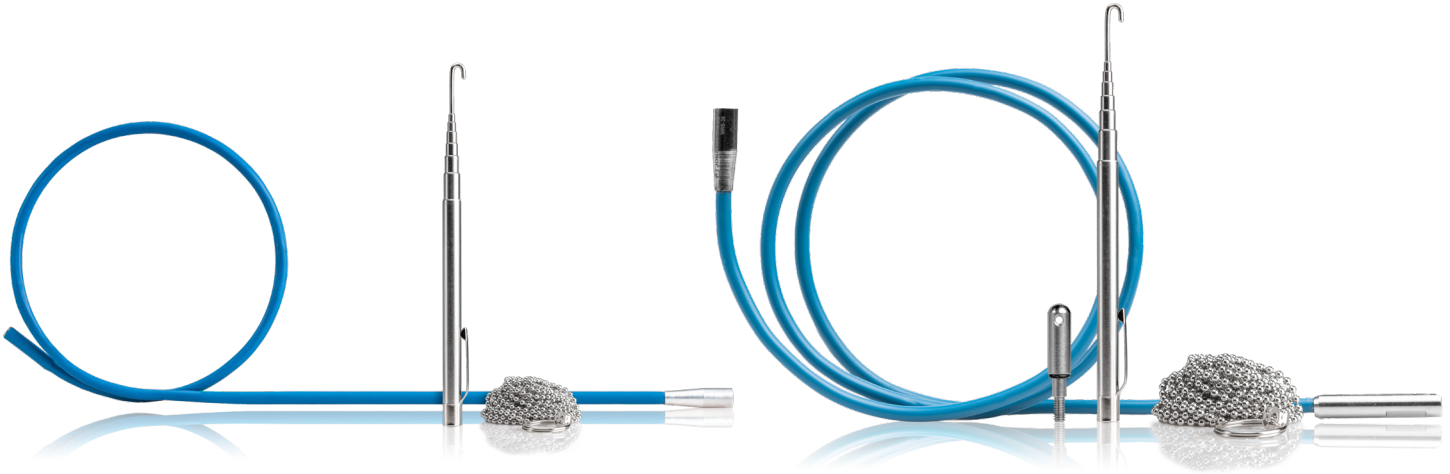

MAGNETRIEVER®

MAGNETRIEVER PRO

The MRS-24 - MagneTrievers® and MRS-36 MagneTrievers® Pro are the ideal tool to effortlessly fish wires through walls. The system features the following:

MRS-24 Kit Includes:

- 24" Flexible Magnetic Retriever
- **MRS-RH20** Expandable Retriever Hook
- **MRS-BC10** 10' Ball Chain with 3/4" Stop Ring
- Storage Pouch

MRS-36 Kit Includes:

- 36" Flexible Magnetic Retriever
- **MRS-RH20** Expandable Retriever Hook
- **MRS-BC10** 12' Ball Chain with 3/4" Stop Ring
- Eyelet retriever
- Storage Pouch

SPECIFICATIONS	MRS-24	MRS-36
WEIGHT	0.19 lb (86.26 g)	0.2 lb (92.162 g)
LENGTH	24" (60.96cm)	36" (91.44cm)
UPC #	811490019867	810053350904