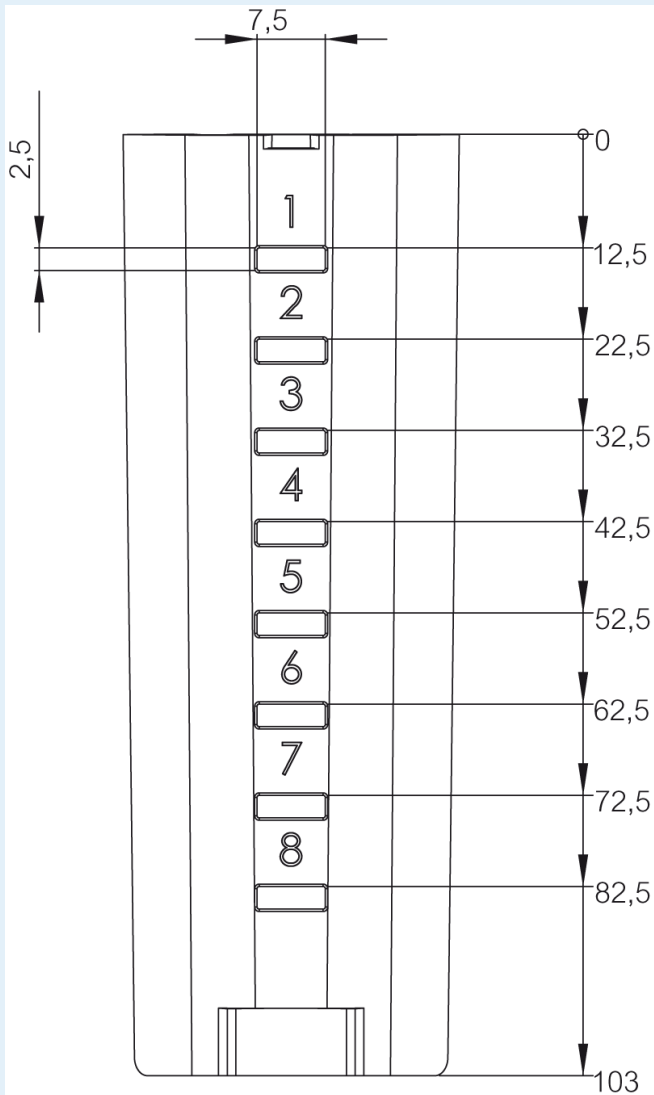

CBS ARCA 15

Sample image

Order symbol : CBS ARCA 15

Product nr : 8120810

Description : Corner adjustment set

Remarks : For sizes with depth 150

EAN : 6418074083142

El. number :

- Finland : 3423899
- Denmark : 8212094990
- Sweden : 2500203

Dimensions :

	Height	Width	Depth
mm :	135	50	30
inch :	5.31	1.97	1.18

Ratings :

electrical_insulation :	Not insulated
UV resistance :	-

Materials :