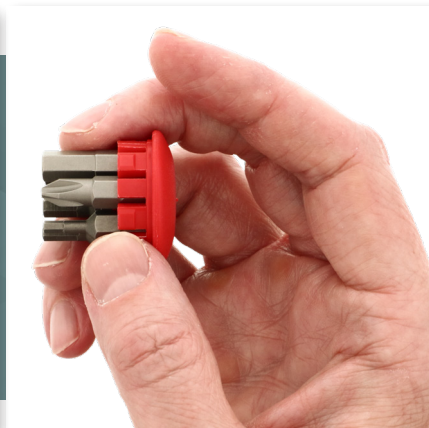

Includes 13 bits to customize the tool for your specific bike

14-Piece stubby bike repair multi-driver includes 13 bits made of premium quality tool steel. SoftFinish® cushion grip stubby handle is perfect for working in confined spaces. The right bit can be quickly and easily selected from the handle cap for a secure hold.

• 2.2"/57mm handle is perfect for working in confined spaces

• Stubby bit holder handle holds 7 1" standard bits securely

#38083 | 14 Piece Stubby Bike Repair Multi-Driver

HEX METRIC
2.0 | 2.5 | 3.0 | 4.0 | 5.0 | 6.0mm