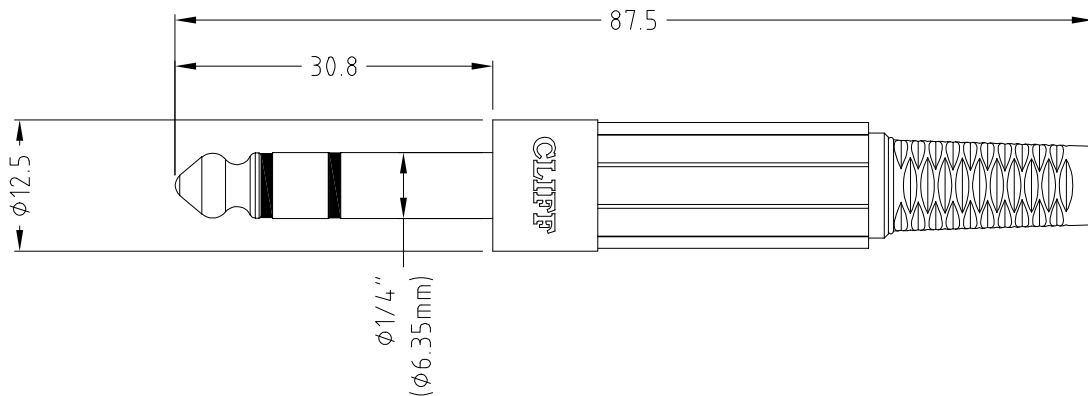

CLIFF

STEREO JACK PLUG

FM1026 - 1/4" unscreened stereo Jack Plug. Plastic body with cable strain relief.
Maximum cable diameter Ø6.0mm