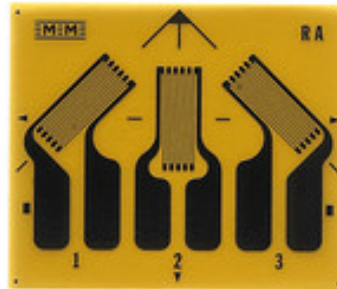

# 120CZA

XXX-XXX-120CZA-XXX/XXX	
Series:	None
STC:	None
Resistance:	None

## Description

Student gage in a rectangular rosette geometry.

## CHARACTERISTICS

**Gage Length:** 120

**Resistance ( $\Omega$ ):** 120,120

**Series:** CEA

**STC:** 06,13

Designation	Item_code	Materials	Packaging
CEA-06-120CZA-120	MMF404544	Steel, cast iron, composites, PCB	STUDENT GAGES (10/PK)
CEA-13-120CZA-120	MMF404748	Aluminum, tin, brass	STUDENT GAGES (10/PK)