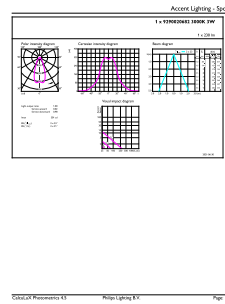

Dimensional drawing

Product	D	C
CoreProLEDspot 3-35W GU10 830 36D DIM UK	50 mm	54 mm

Photometric data

Light Distribution Diagram - CoreProLEDspot 3-35W GU10 830 36D DIM UK

Accent Lighting Spots - CoreProLEDspot 3-35W GU10 830 36D DIM UK

Spectral Power Distribution Colour - CoreProLEDspot 3-35W GU10 830 36D DIM UK

CorePro LEDspot MV

Lifetime

Life Expectancy Diagram - CoreProLEDspot 3-35W GU10 830 36D DIM UK

Lumen Maintenance Diagram - CoreProLEDspot 3-35W GU10 830 36D DIM UK