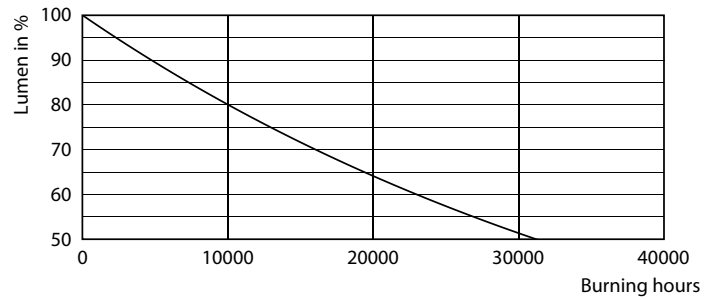

CorePro LEDspot MV

Lifetime

Life Expectancy Diagram - CoreProLEDspot 3-35W GU10 830 36D DIM UK

Lumen Maintenance Diagram - CoreProLEDspot 3-35W GU10 830 36D DIM UK