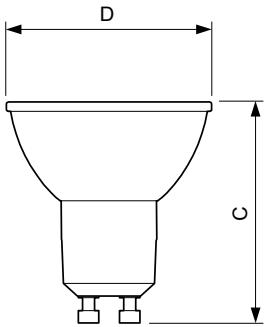

Product data

General information	
Lighting Technology	LED
Switching Cycle	50,000
Nominal lifetime	15,000 h
Cap base	GU10 [GU10]
Light technical	
Colour Code	830 [CCT of 3000K]
Beam angle (nom.)	36 degree(s)
Luminous Flux	230 lm
Luminous intensity (nom.)	500 cd
Colour designation	White (WH)
Correlated Colour Temperature	3000 K
Luminous Efficacy (rated) (Nom)	76 lm/W
Colour consistency	<6
Colour rendering index (CRI)	80
LLMF at end of nominal lifetime (nom.)	70 %
Luminous flux in 90° cone (rated)	230 lm
Flickering value (PstLM)	1
Stroboscopic effect	0.4
Operating and electrical	
Line Frequency	50 to 60 Hz

Dimensional drawing

Product	D	C
CoreProLEDspot 3-35W GU10 830 36D DIM UK	50 mm	54 mm

Photometric data

Light Distribution Diagram - CoreProLEDspot 3-35W GU10 830 36D DIM UK

Accent Lighting Spots - CoreProLEDspot 3-35W GU10 830 36D DIM UK