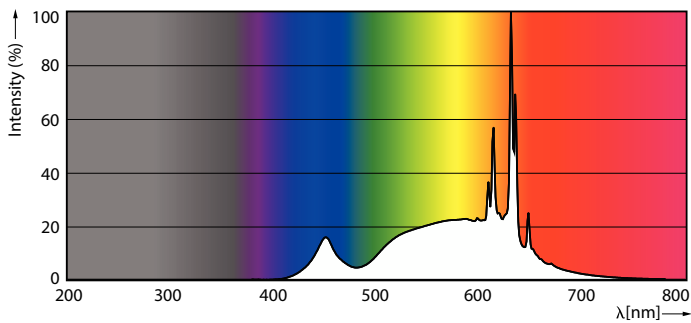

Product data

General information	
Lighting Technology	LED
Switching Cycle	50,000
Nominal lifetime	15,000 h
Cap base	GU10 [GU10]
Light technical	
Colour Code	830 [CCT of 3000K]
Beam angle (nom.)	36 degree(s)
Luminous Flux	230 lm
Luminous intensity (nom.)	500 cd
Colour designation	White (WH)
Correlated Colour Temperature	3000 K
Luminous Efficacy (rated) (Nom)	76 lm/W
Colour consistency	<6
Colour rendering index (CRI)	80
LLMF at end of nominal lifetime (nom.)	70 %
Luminous flux in 90° cone (rated)	230 lm
Flickering value (PstLM)	1
Stroboscopic effect	0.4
Operating and electrical	
Line Frequency	50 to 60 Hz

Dimensional drawing

Product	D	C
CoreProLEDspot 3-35W GU10 830 36D DIM UK	50 mm	54 mm

Photometric data

Light Distribution Diagram - CoreProLEDspot 3-35W GU10 830 36D DIM UK

Accent Lighting Spots - CoreProLEDspot 3-35W GU10 830 36D DIM UK

Spectral Power Distribution Colour - CoreProLEDspot 3-35W GU10 830 36D DIM UK

CorePro LEDspot MV

Lifetime

Life Expectancy Diagram - CoreProLEDspot 3-35W GU10 830 36D DIM UK

Lumen Maintenance Diagram - CoreProLEDspot 3-35W GU10 830 36D DIM UK