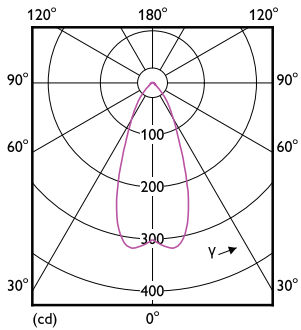

Product data

General information	
Lighting Technology	LED
Switching Cycle	50,000
Nominal lifetime	15,000 h
Cap base	GU10 [GU10]
Light technical	
Colour Code	830 [CCT of 3000K]
Beam angle (nom.)	36 degree(s)
Luminous Flux	230 lm
Luminous intensity (nom.)	500 cd
Colour designation	White (WH)
Correlated Colour Temperature	3000 K
Luminous Efficacy (rated) (Nom)	76 lm/W
Colour consistency	<6
Colour rendering index (CRI)	80
LLMF at end of nominal lifetime (nom.)	70 %
Luminous flux in 90° cone (rated)	230 lm
Flickering value (PstLM)	1
Stroboscopic effect	0.4
Operating and electrical	
Line Frequency	50 to 60 Hz

Dimensional drawing

Product	D	C
CoreProLEDspot 3-35W GU10 830 36D DIM UK	50 mm	54 mm

Photometric data

Light Distribution Diagram - CoreProLEDspot 3-35W GU10 830 36D DIM UK

Accent Lighting Spots - CoreProLEDspot 3-35W GU10 830 36D DIM UK