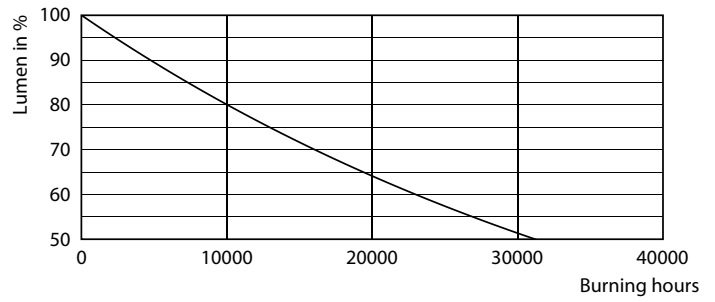

CorePro LEDspot MV

Lifetime

Lumen Maintenance Diagram - CoreProLEDspot 4-50W GU10 827 36D DIM UK