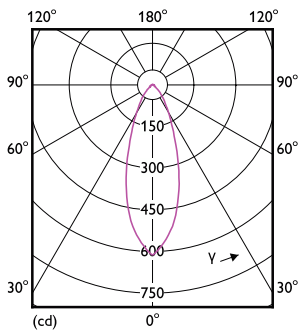

Product data

General information	
Lighting Technology	LED
Switching Cycle	50,000
Nominal lifetime	15,000 h
Cap base	GU10 [GU10]
Light technical	
Colour Code	827 [CCT of 2700K]
Beam angle (nom.)	36 degree(s)
Luminous Flux	345 lm
Luminous intensity (nom.)	700 cd
Colour designation	Warm White (WW)
Correlated Colour Temperature	2700 K
Luminous Efficacy (rated) (Nom)	86 lm/W
Colour consistency	<6
Colour rendering index (CRI)	80
LLMF at end of nominal lifetime (nom.)	70 %
Luminous flux in 90° cone (rated)	345 lm
Flickering value (PstLM)	1
Stroboscopic effect	0.4
Operating and electrical	
Line Frequency	50 to 60 Hz

Dimensional drawing

Product	D	C
CoreProLEDspot 4-50W GU10 827 36D DIM UK	50 mm	54 mm

Photometric data

Light Distribution Diagram - CoreProLEDspot 4-50W GU10 827 36D DIM UK

Spectral Power Distribution Colour - CoreProLEDspot 4-50W GU10 827 36D DIM UK