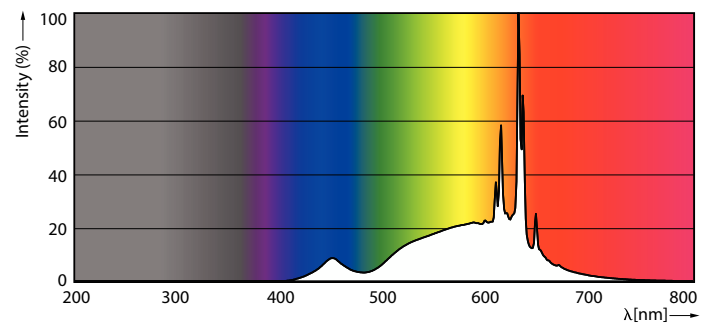

Product data

General information	
Lighting Technology	LED
Switching Cycle	50,000
Nominal lifetime	15,000 h
Cap base	GU10 [GU10]
Light technical	
Colour Code	827 [CCT of 2700K]
Beam angle (nom.)	36 degree(s)
Luminous Flux	345 lm
Luminous intensity (nom.)	700 cd
Colour designation	Warm White (WW)
Correlated Colour Temperature	2700 K
Luminous Efficacy (rated) (Nom)	86 lm/W
Colour consistency	<6
Colour rendering index (CRI)	80
LLMF at end of nominal lifetime (nom.)	70 %
Luminous flux in 90° cone (rated)	345 lm
Flickering value (PstLM)	1
Stroboscopic effect	0.4
Operating and electrical	
Line Frequency	50 to 60 Hz

Dimensional drawing

Product	D	C
CoreProLEDspot 4-50W GU10 827 36D DIM UK	50 mm	54 mm

Photometric data

Light Distribution Diagram - CoreProLEDspot 4-50W GU10 827 36D DIM UK

Spectral Power Distribution Colour - CoreProLEDspot 4-50W GU10 827 36D DIM UK