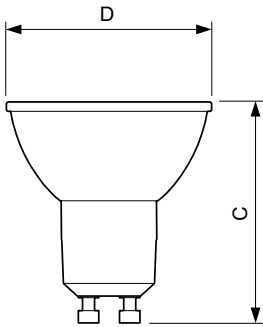

Product data

General information	
Lighting Technology	LED
Switching Cycle	50,000
Nominal lifetime	15,000 h
Cap base	GU10 [GU10]
Light technical	
Colour Code	827 [CCT of 2700K]
Beam angle (nom.)	36 degree(s)
Luminous Flux	345 lm
Luminous intensity (nom.)	700 cd
Colour designation	Warm White (WW)
Correlated Colour Temperature	2700 K
Luminous Efficacy (rated) (Nom)	86 lm/W
Colour consistency	<6
Colour rendering index (CRI)	80
LLMF at end of nominal lifetime (nom.)	70 %
Luminous flux in 90° cone (rated)	345 lm
Flickering value (PstLM)	1
Stroboscopic effect	0.4
Operating and electrical	
Line Frequency	50 to 60 Hz

Dimensional drawing

Product	D	C
CoreProLEDspot 4-50W GU10 827 36D DIM UK	50 mm	54 mm

Photometric data

Light Distribution Diagram - CoreProLEDspot 4-50W GU10 827 36D DIM UK

Spectral Power Distribution Colour - CoreProLEDspot 4-50W GU10 827 36D DIM UK