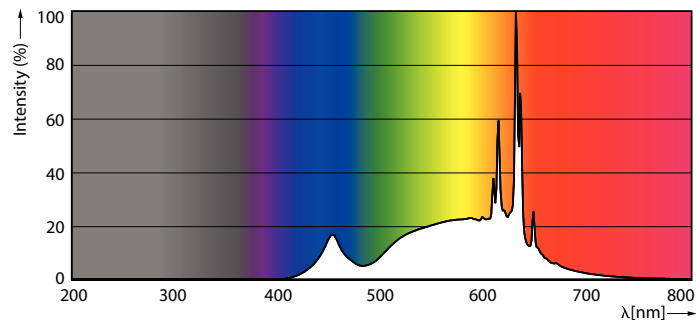

Photometric data

Spectral Power Distribution Colour - CoreProLEDspot 4-50W GU10 830 36D DIM UK