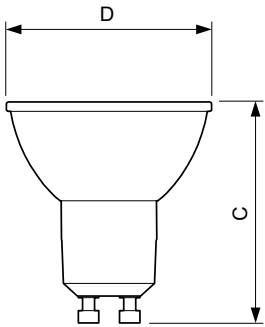

### Product data

General information	
Lighting Technology	LED
Switching Cycle	50,000
Nominal lifetime	15,000 h
Cap base	GU10 [GU10]
Light technical	
Colour Code	830 [CCT of 3000K]
Beam angle (nom.)	36 degree(s)
Luminous Flux	345 lm
Luminous intensity (nom.)	700 cd
Colour designation	White (WH)
Correlated Colour Temperature	3000 K
Luminous Efficacy (rated) (Nom)	86 lm/W
Colour consistency	<6
Colour rendering index (CRI)	80
LLMF at end of nominal lifetime (nom.)	70 %
Luminous flux in 90° cone (rated)	345 lm
Flickering value (PstLM)	1
Stroboscopic effect	0.4
Operating and electrical	
Line Frequency	50 to 60 Hz

## Dimensional drawing

Product	D	C
CoreProLEDspot 4-50W GU10 830 36D DIM UK	50 mm	54 mm