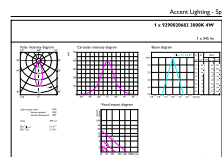

Accent Lighting Spots - CoreProLEDspot 4-50W GU10 830 36D DIM UK