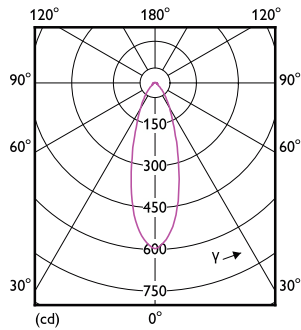

### Product data

General information	
Lighting Technology	LED
Switching Cycle	50,000
Nominal lifetime	15,000 h
Cap base	GU10 [GU10]
Light technical	
Colour Code	830 [CCT of 3000K]
Beam angle (nom.)	36 degree(s)
Luminous Flux	345 lm
Luminous intensity (nom.)	700 cd
Colour designation	White (WH)
Correlated Colour Temperature	3000 K
Luminous Efficacy (rated) (Nom)	86 lm/W
Colour consistency	<6
Colour rendering index (CRI)	80
LLMF at end of nominal lifetime (nom.)	70 %
Luminous flux in 90° cone (rated)	345 lm
Flickering value (PstLM)	1
Stroboscopic effect	0.4
Operating and electrical	
Line Frequency	50 to 60 Hz

## Dimensional drawing

Product	D	C
CoreProLEDspot 4-50W GU10 830 36D DIM UK	50 mm	54 mm

## Photometric data

Spectral Power Distribution Colour - CoreProLEDspot 4-50W GU10 830 36D DIM UK

Light Distribution Diagram - CoreProLEDspot 4-50W GU10 830 36D DIM UK

Accent Lighting Spots - CoreProLEDspot 4-50W GU10 830 36D DIM UK