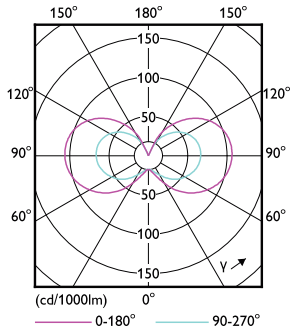

CorePro LEDcapsule LV

Photometric data

Light Distribution Diagram - CorePro LEDcapsuleLV 1-10W G4 827