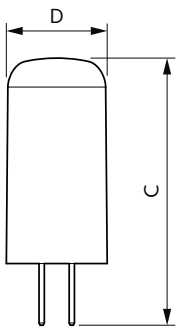

Product data

General information	
Lighting Technology	LED
Flux measurement reference	Sphere
Switching Cycle	50,000
Nominal lifetime	15,000 h
Cap base	G4 [G4]
Light technical	
Colour Code	827 [CCT of 2700K]
Beam angle (nom.)	300 degree(s)
Luminous Flux	115 lm
Colour designation	Warm White (WW)
Correlated Colour Temperature	2700 K
Luminous Efficacy (rated) (Nom)	115.00 lm/W
Colour consistency	<6
Colour rendering index (CRI)	80
LLMF at end of nominal lifetime (nom.)	70 %
Flickering value (PstLM)	0.4

Material number (12NC) 929002388802

Full product name CorePro LEDcapsuleLV 1-10W G4 827

EAN/UPC – Case 8718699767624

Dimensional drawing

Product	D	C
CorePro LEDcapsuleLV 1-10W G4 827	13 mm	35 mm

Photometric data