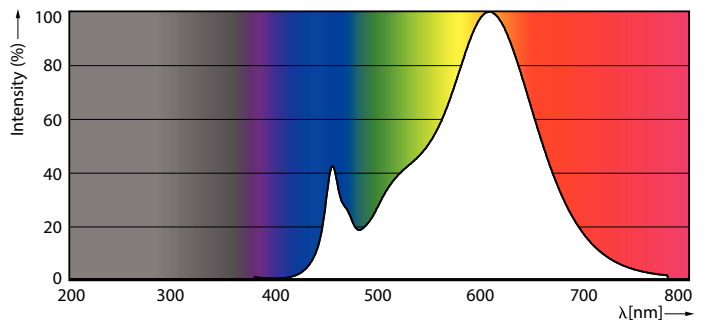

General uniform lighting - CorePro LEDcapsuleLV 1-10W G4 827

Spectral Power Distribution Colour - CorePro LEDcapsuleLV 1-10W G4 827