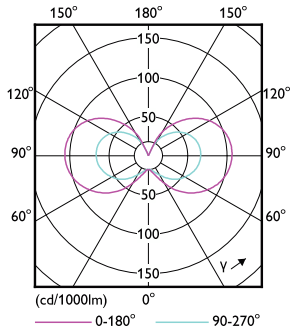

Product data

General information	
Lighting Technology	LED
Flux measurement reference	Sphere
Switching Cycle	50,000
Nominal lifetime	15,000 h
Cap base	G4 [G4]

Light technical	
Colour Code	827 [CCT of 2700K]
Beam angle (nom.)	300 degree(s)
Luminous Flux	315 lm
Colour designation	Warm White (WW)
Correlated Colour Temperature	2700 K
Luminous Efficacy (rated) (Nom)	116.00 lm/W
Colour consistency	<6
Colour rendering index (CRI)	80
LLMF at end of nominal lifetime (nom.)	70 %

Dimensional drawing

Product	D	C
CorePro LEDcapsuleLV 2.7-28W G4 827	15 mm	40 mm

Photometric data

CorePro LEDcapsule LV PowerLED 2.7W 120W Page 11

General uniform lighting - CorePro LEDcapsuleLV 2.7-28W G4 827

Spectral Power Distribution Colour - CorePro LEDcapsuleLV 2.7-28W G4 827

CorePro LEDcapsule LV

Photometric data

Light Distribution Diagram - CorePro LEDcapsuleLV 2.7-28W G4 827

Lifetime

Life Expectancy Diagram - CorePro LEDcapsuleLV 2.7-28W G4 827