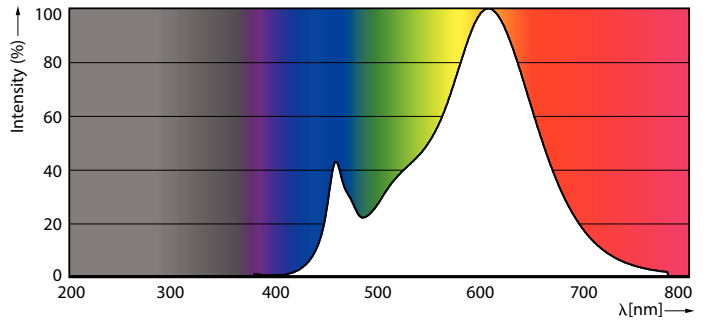

General uniform lighting - CorePro LEDcapsuleLV 2.7-28W G4 827

Spectral Power Distribution Colour - CorePro LEDcapsuleLV 2.7-28W G4 827