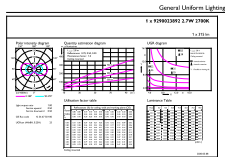

Photometric data

General uniform lighting - CorePro LEDcapsuleLV 2.7-28W G4 827

Spectral Power Distribution Colour - CorePro LEDcapsuleLV 2.7-28W G4 827