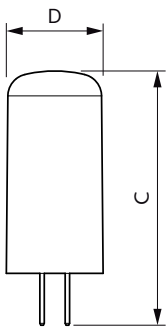

CorePro LEDcapsule LV

Mechanical and housing

Bulb shape	Capsule

Approval and application

Energy Efficiency Class	F
Suitable for accent lighting	No
Energy consumption kWh/1,000 hours	3 kWh
EPREL registration number	374875
CE mark	Yes
EU RoHS compliant	Yes

Product data

Full EOC	871869976775400
Order product name	CorePro LEDcapsuleLV 2.7-28W G4 827
Order code	76775400
SAP numerator – quantity per pack	1
Numerator – packs per outer box	12
Material number (12NC)	929002389202
Full product name	CorePro LEDcapsuleLV 2.7-28W G4 827
EAN/UPC – Case	8718699767761

Dimensional drawing

Product	D	C
CorePro LEDcapsuleLV 2.7-28W G4 827	15 mm	40 mm