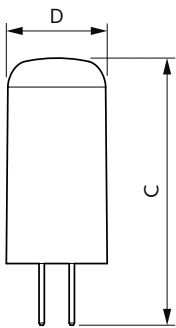

Material number (12NC) 929002389702

Full product name CorePro LEDcapsuleLV 1.8-20W GY6.35 827

EAN/UPC – Case 8718699767808

Dimensional drawing

Product	D	C
CorePro LEDcapsuleLV 1.8-20W GY6.35 827	13 mm	35 mm