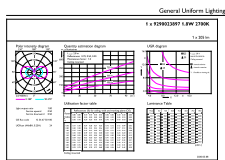

Photometric data

General uniform lighting - CorePro LEDcapsuleLV 1.8-20W GY6.35 827

Light Distribution Diagram - CorePro LEDcapsuleLV 1.8-20W GY6.35 827