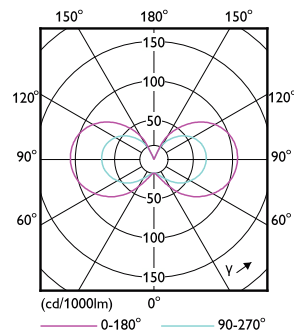

Product data

General information	
Lighting Technology	LED
Flux measurement reference	Sphere
Switching Cycle	50,000
Nominal lifetime	15,000 h
Cap base	GY6.35 [GY6.35]
Light technical	
Colour Code	827 [CCT of 2700K]
Beam angle (nom.)	300 degree(s)
Luminous Flux	205 lm
Colour designation	Warm White (WW)
Correlated Colour Temperature	2700 K
Luminous Efficacy (rated) (Nom)	113.00 lm/W
Colour consistency	<6
Colour rendering index (CRI)	80
LLMF at end of nominal lifetime (nom.)	70 %
Flickering value (PstLM)	0.4

Material number (12NC) 929002389702

Full product name CorePro LEDcapsuleLV 1.8-20W GY6.35 827

EAN/UPC – Case 8718699767808

Dimensional drawing

Product	D	C
CorePro LEDcapsuleLV 1.8-20W GY6.35 827	13 mm	35 mm

Photometric data

General uniform lighting - CorePro LEDcapsuleLV 1.8-20W GY6.35 827

Light Distribution Diagram - CorePro LEDcapsuleLV 1.8-20W GY6.35 827

CorePro LEDcapsule LV

Photometric data

Spectral Power Distribution Colour - CorePro LEDcapsuleLV 1.8-20W GY6.35 827