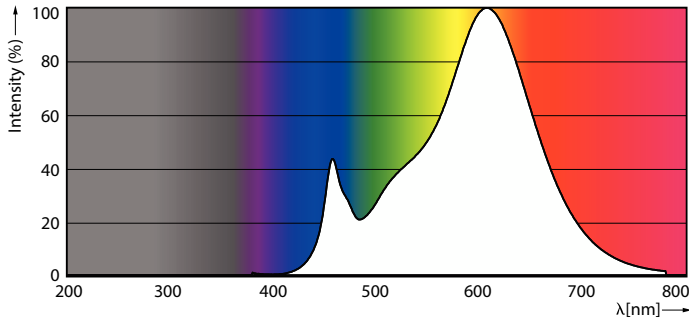

Product data

General information	
Lighting Technology	LED
Flux measurement reference	Sphere
Switching Cycle	50,000
Nominal lifetime	15,000 h
Cap base	GY6.35 [GY6.35]
Light technical	
Colour Code	827 [CCT of 2700K]
Beam angle (nom.)	300 degree(s)
Luminous Flux	205 lm
Colour designation	Warm White (WW)
Correlated Colour Temperature	2700 K
Luminous Efficacy (rated) (Nom)	113.00 lm/W
Colour consistency	<6
Colour rendering index (CRI)	80
LLMF at end of nominal lifetime (nom.)	70 %
Flickering value (PstLM)	0.4

Photometric data

General uniform lighting - CorePro LEDcapsuleLV 1.8-20W GY6.35 827

Light Distribution Diagram - CorePro LEDcapsuleLV 1.8-20W GY6.35 827

CorePro LEDcapsule LV

Photometric data

Spectral Power Distribution Colour - CorePro LEDcapsuleLV 1.8-20W GY6.35 827