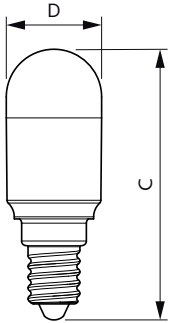

## Dimensional drawing

Product	D	C
Corepro LED T25 ND 3.2-25W E14 827	25 mm	71 mm