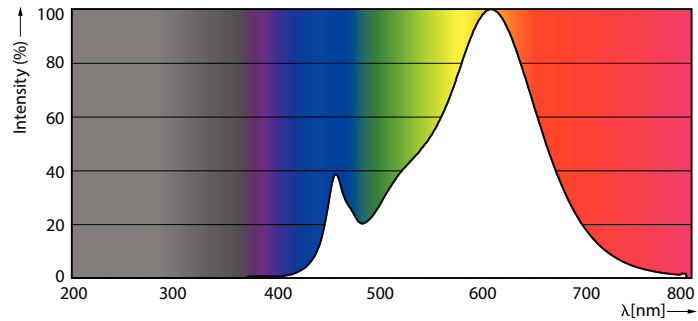

Photometric data

Spectral Power Distribution Colour - Corepro LED T25 ND 3.2-25W E14 827