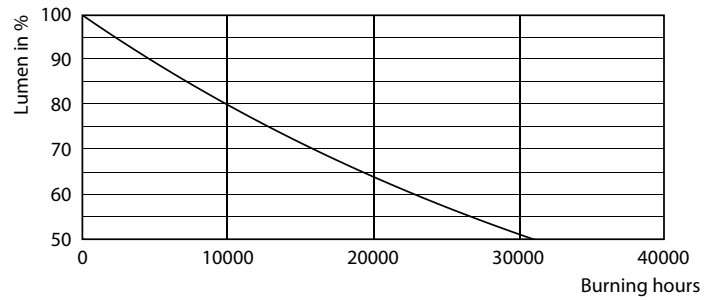

CorePro Plastic LED Specialities

Lifetime

Life Expectancy Diagram - Corepro LED T25 ND 3.2-25W E14 827

Lumen Maintenance Diagram - Corepro LED T25 ND 3.2-25W E14 827