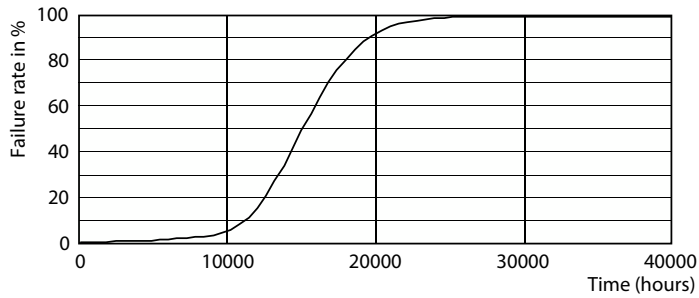

CorePro Plastic LED Specialities

Lifetime

Life Expectancy Diagram - Corepro LED T25 ND 3.2-25W E14 827

Lumen Maintenance Diagram - Corepro LED T25 ND 3.2-25W E14 827