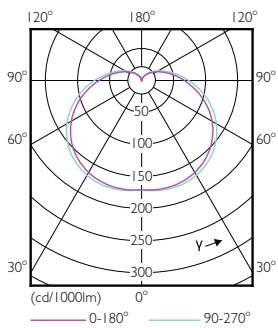

Light Distribution Diagram - Corepro LED T25 ND 3.2-25W E14 827