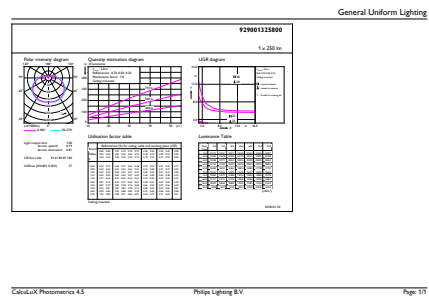

Photometric data

General uniform lighting - Corepro LED T25 ND 3.2-25W E14 827