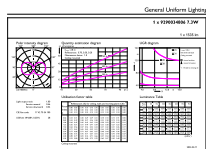

Dimensional drawing

Product	D	C
MAS LEDBulbND7.3-100WE27830 A70 CLG UE	70 mm	127 mm

Photometric data

General uniform lighting - MAS LEDBulbND7.3-100WE27830 A70 CLG UE

Light Distribution Diagram - MAS LEDBulbND7.3-100WE27830 A70 CLG UE