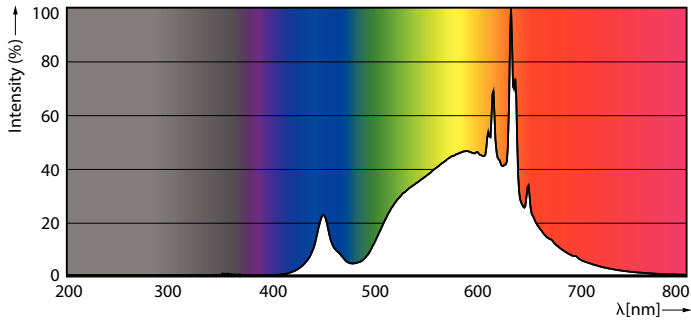

Product data

General information	
Lighting Technology	LED
Flux measurement reference	Sphere
Switching Cycle	50,000
Nominal lifetime	50,000 h
Cap base	E27 [E27]
Light technical	
Colour Code	830 [CCT of 3000K]
Luminous Flux	1,535 lm
Colour designation	White (WH)
Correlated Colour Temperature	3000 K
Luminous Efficacy (rated) (Nom)	210 lm/W
Colour consistency	<6
Colour rendering index (CRI)	80
LLMF at end of nominal lifetime (nom.)	70 %
Flickering value (PstLM)	1
Stroboscopic effect	0.4

Dimensional drawing

Product	D	C
MAS LEDBulbND7.3-100WE27830 A70 CLG UE	70 mm	127 mm

Photometric data

General uniform lighting - MAS LEDBulbND7.3-100WE27830 A70 CLG UE

Light Distribution Diagram - MAS LEDBulbND7.3-100WE27830 A70 CLG UE

MASTER Ultra Efficient LED bulb

Photometric data

Spectral Power Distribution Colour - MAS LEDBulbND7.3-100WE27830 A70 CLG UE

Lifetime

Life Expectancy Diagram - MAS LEDBulbND7.3-100WE27830 A70 CLG UE

Lumen Maintenance Diagram - MAS LEDBulbND7.3-100WE27830 A70 CLG UE