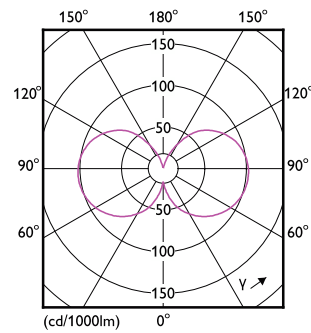

Product data

General information	
Lighting Technology	LED
Flux measurement reference	Sphere
Switching Cycle	50,000
Nominal lifetime	50,000 h
Cap base	E27 [E27]
Light technical	
Colour Code	830 [CCT of 3000K]
Luminous Flux	1,535 lm
Colour designation	White (WH)
Correlated Colour Temperature	3000 K
Luminous Efficacy (rated) (Nom)	210 lm/W
Colour consistency	<6
Colour rendering index (CRI)	80
LLMF at end of nominal lifetime (nom.)	70 %
Flickering value (PstLM)	1
Stroboscopic effect	0.4

MASTER Ultra Efficient LED bulb

Bulb shape	A70 [A 70 mm]
Approval and application	
Energy Efficiency Class	A
Energy consumption kWh/1,000 hours	8 kWh
EPREL registration number	1370031
CE mark	Yes
EU RoHS compliant	Yes
Product data	
Full EOC	871951443591900

Dimensional drawing

Product	D	C
MAS LEDBulbND7.3-100WE27830 A70 CLG UE	70 mm	127 mm

Photometric data

General uniform lighting - MAS LEDBulbND7.3-100WE27830 A70 CLG UE

Light Distribution Diagram - MAS LEDBulbND7.3-100WE27830 A70 CLG UE