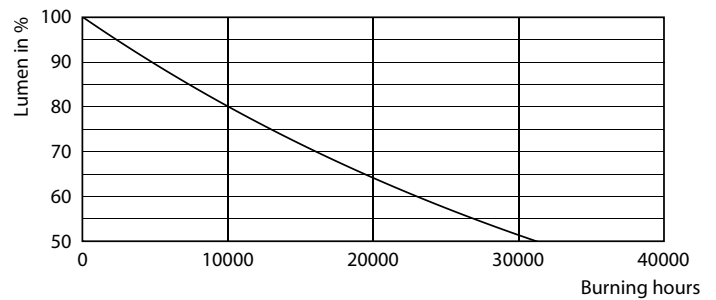

Product data

General information	
Lighting Technology	LED
Flux measurement reference	Sphere
Switching Cycle	20,000
Nominal lifetime	15,000 h
Cap base	E27 [E27]

Light technical	
Colour Code	827 [CCT of 2700K]
Luminous Flux	470 lm
Colour designation	Warm White (WW)
Correlated Colour Temperature	2700 K
Luminous Efficacy (rated) (Nom)	109.00 lm/W
Colour consistency	<6
Colour rendering index (CRI)	80
LLMF at end of nominal lifetime (nom.)	70 %
Flickering value (PstLM)	1

Dimensional drawing

Product	D	C
CorePro LEDBulbND 4.3-40W E27 A60827 CLG	60 mm	104 mm

Photometric data

General uniform lighting - CorePro LEDBulbND 4.3-40W E27 A60827 CLG

Spectral Power Distribution Colour - CorePro LEDBulbND 4.3-40W E27 A60827 CLG

CorePro Glass LED bulbs

Photometric data

Light Distribution Diagram - CorePro LEDBulbND 4.3-40W E27 A60827 CLG

Lifetime

Life Expectancy Diagram - CorePro LEDBulbND 4.3-40W E27 A60827 CLG

Lumen Maintenance Diagram - CorePro LEDBulbND 4.3-40W E27 A60827 CLG