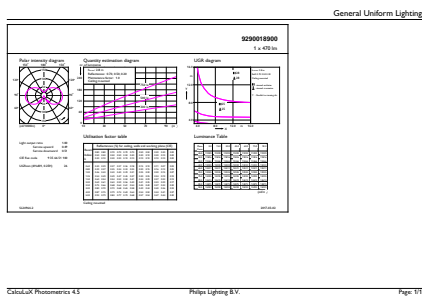

Product data

General information	
Lighting Technology	LED
Flux measurement reference	Sphere
Switching Cycle	20,000
Nominal lifetime	15,000 h
Cap base	E27 [E27]

Light technical	
Colour Code	827 [CCT of 2700K]
Luminous Flux	470 lm
Colour designation	Warm White (WW)
Correlated Colour Temperature	2700 K
Luminous Efficacy (rated) (Nom)	109.00 lm/W
Colour consistency	<6
Colour rendering index (CRI)	80
LLMF at end of nominal lifetime (nom.)	70 %
Flickering value (PstLM)	1

Product data

Full EOC	871951434716800
Order product name	CorePro LEDBulbND 4.3-40W E27 A60827 CLG
Order code	34716800
SAP numerator – quantity per pack	1
Numerator – packs per outer box	10
Material number (12NC)	929001890092
Full product name	CorePro LEDBulbND 4.3-40W E27 A60827 CLG
EAN/UPC – Case	8719514347175

Dimensional drawing

Product	D	C
CorePro LEDBulbND 4.3-40W E27 A60827 CLG	60 mm	104 mm

Photometric data

General uniform lighting - CorePro LEDBulbND 4.3-40W E27 A60827 CLG

Spectral Power Distribution Colour - CorePro LEDBulbND 4.3-40W E27 A60827 CLG