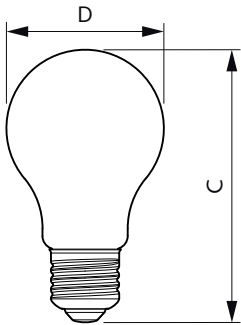

Product data

General information	
Lighting Technology	LED
Flux measurement reference	Sphere
Switching Cycle	20,000
Nominal lifetime	15,000 h
Cap base	E27 [E27]

Light technical	
Colour Code	827 [CCT of 2700K]
Luminous Flux	470 lm
Colour designation	Warm White (WW)
Correlated Colour Temperature	2700 K
Luminous Efficacy (rated) (Nom)	109.00 lm/W
Colour consistency	<6
Colour rendering index (CRI)	80
LLMF at end of nominal lifetime (nom.)	70 %
Flickering value (PstLM)	1

Temperature	
T-Case maximum (nom.)	45 °C

CorePro Glass LED bulbs

Controls and dimming

Dimmable	No
----------	----

Mechanical and housing

Lamp Finish	Clear
Bulb shape	A60 [A 60 mm]

Approval and application

Energy Efficiency Class	F
Energy consumption kWh/1,000 hours	5 kWh
EPREL registration number	387405
CE mark	Yes
EU RoHS compliant	Yes

Dimensional drawing

Product	D	C
CorePro LEDBulbND 4.3-40W E27 A60827 CLG	60 mm	104 mm

Photometric data

General uniform lighting - CorePro LEDBulbND 4.3-40W E27 A60827 CLG

Spectral Power Distribution Colour - CorePro LEDBulbND 4.3-40W E27 A60827 CLG