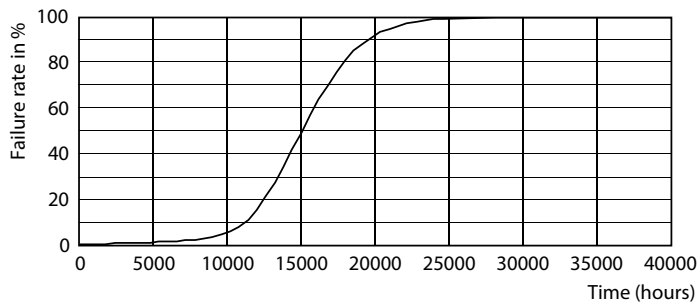

Lifetime

Life Expectancy Diagram - CorePro LEDBulbND 4.3-40W E27 A60827 CLG