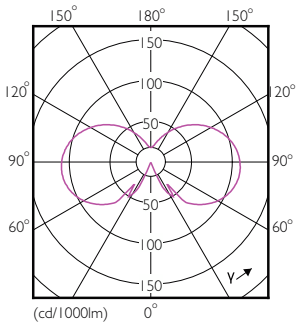

Product data

General information	
Lighting Technology	LED
Flux measurement reference	Sphere
Switching Cycle	20,000
Nominal lifetime	15,000 h
Cap base	E27 [E27]

Light technical	
Colour Code	827 [CCT of 2700K]
Luminous Flux	470 lm
Colour designation	Warm White (WW)
Correlated Colour Temperature	2700 K
Luminous Efficacy (rated) (Nom)	109.00 lm/W
Colour consistency	<6
Colour rendering index (CRI)	80
LLMF at end of nominal lifetime (nom.)	70 %
Flickering value (PstLM)	1

Dimensional drawing

Product	D	C
CorePro LEDBulbND 4.3-40W E27 A60827 CLG	60 mm	104 mm

Photometric data

General uniform lighting - CorePro LEDBulbND 4.3-40W E27 A60827 CLG

Spectral Power Distribution Colour - CorePro LEDBulbND 4.3-40W E27 A60827 CLG

CorePro Glass LED bulbs

Photometric data

Light Distribution Diagram - CorePro LEDBulbND 4.3-40W E27 A60827 CLG

Lifetime

Life Expectancy Diagram - CorePro LEDBulbND 4.3-40W E27 A60827 CLG

Lumen Maintenance Diagram - CorePro LEDBulbND 4.3-40W E27 A60827 CLG