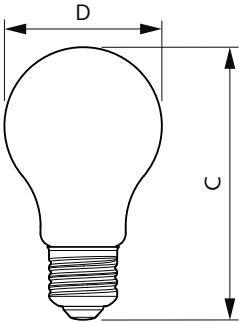

Temperature	
Ambient temperature range	-20°C to 45°C
T-Case maximum (nom.)	105 °C

Controls and dimming	
Dimmable	No

Mechanical and housing	
Lamp Finish	Frosted
Bulb material	Plastic
Bulb shape	A60 [A 60 mm]

Material number (12NC)	929003544199
Full product name	CorePro LEDbulb ND 11-75W A60 E27 927 UK
EAN/UPC – Case	8719514442931

Dimensional drawing

Product	D	C
CorePro LEDbulb ND 11-75W A60 E27 927 UK	60 mm	109 mm