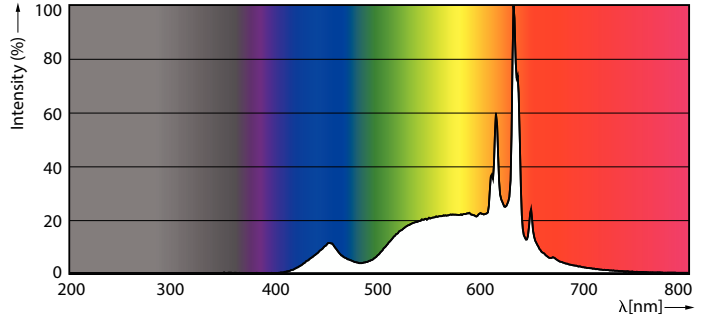

Photometric data

Spectral Power Distribution Colour - CorePro LEDbulb ND 11-75W A60 E27 927 UK

General uniform lighting - CorePro LEDbulb ND 11-75W A60 E27 927 UK