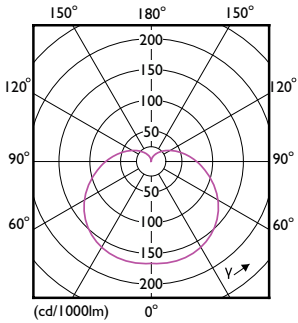

Photometric data

Light Distribution Diagram - CorePro LEDbulb ND 11-75W A60 E27 927 UK

General uniform lighting - CorePro LEDbulb ND 11-75W A60 E27 927 UK