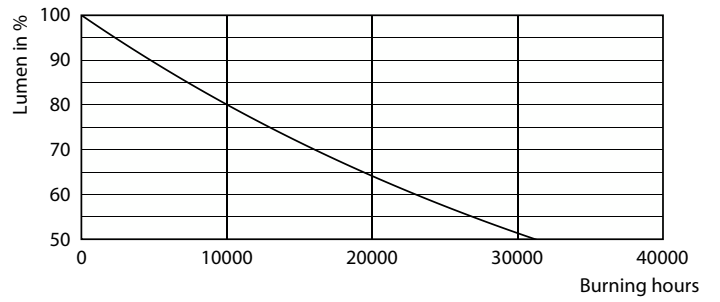

CorePro LEDbulb

Lifetime

Lumen Maintenance Diagram - CorePro LEDbulb ND 11-75W A60 B22 927 UK