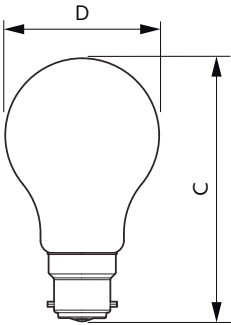

CorePro LEDbulb

Product data

Full EOC	871951444296200
Order product name	CorePro LEDbulb ND 11-75W A60 B22 927 UK
Order code	44296200
SAP numerator – quantity per pack	1
Numerator – packs per outer box	10

Material number (12NC)	929003544599
Full product name	CorePro LEDbulb ND 11-75W A60 B22 927 UK
EAN/UPC – Case	8719514442979

Dimensional drawing

Product	D	C
CorePro LEDbulb ND 11-75W A60 B22 927 UK	60 mm	107 mm