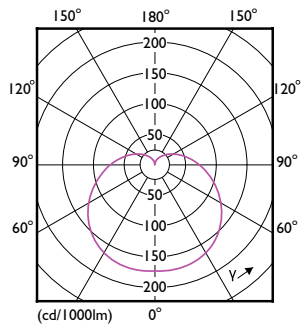

Light Distribution Diagram - CorePro LEDbulb ND 11-75W A60 B22 927 UK