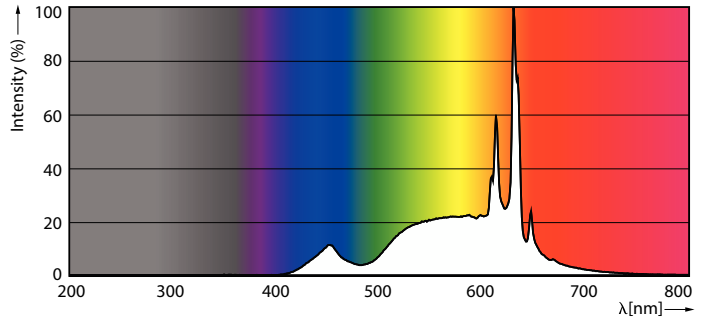

Spectral Power Distribution Colour - CorePro LEDbulb ND 11-75W A60 B22 927 UK