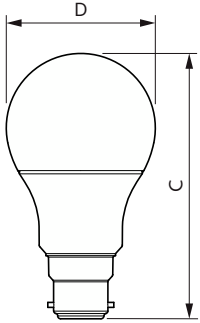

CorePro LEDbulb

CoreProLEDbulb ND 7.5-60W A60 B22 930 UK

LEDbulbs are compatible with existing fixtures with an E27 holder and are designed for retrofit replacement of incandescent bulbs.

Product data

General information		Starting time (nom.)	
Lighting Technology	LED		0.5 s
Switching Cycle	50,000	Warm-up time to 60% light	0.5 s
Nominal lifetime	15,000 h	Power Factor (Fraction)	0.5
Cap base	B22 [B22]	Voltage (nom.)	220-240 V
Light technical		Temperature	
Colour Code	930 [CCT of 3000K]	T-Case maximum (nom.)	98 °C
Beam angle (nom.)	200 degree(s)	Controls and dimming	
Luminous Flux	806 lm	Dimmable	No
Colour designation	White (WH)	Mechanical and housing	
Correlated Colour Temperature	3000 K	Lamp Finish	Frosted
Luminous Efficacy (rated) (Nom)	107 lm/W	Bulb shape	A60 [A 60 mm]
Colour consistency	<6	Approval and application	
Colour rendering index (CRI)	90	Energy Efficiency Class	F
LLMF at end of nominal lifetime (nom.)	70 %	Energy consumption kWh/1,000 hours	8 kWh
Flickering value (PstLM)	0.1	EPREL registration number	438121
Stroboscopic effect	0.4	EU RoHS compliant	Yes
Operating and electrical		Product data	
Line Frequency	50 to 60 Hz	Full EOC	871951432974401
Input frequency	50 to 60 Hz	Order product name	CoreProLEDbulb ND 7.5-60W A60 B22 930 UK
Power Consumption	7.5 W	Order code	32974401
Lamp current (nom.)	66 mA		
Wattage equivalent	60 W		

CorePro LEDbulb

SAP numerator – quantity per pack	1
Numerator – packs per outer box	10
Material number (12NC)	929003002499
Full product name	CoreProLEDbulb ND 7.5-60W A60 B22 930 UK

EAN/UPC - Case	8719514405370
----------------	---------------

Dimensional drawing

Product	D	C
CoreProLEDbulb ND 7.5-60W A60 B22 930 UK	60 mm	110 mm

Photometric data

Spectral Power Distribution Colour

Light Distribution Diagram - CoreProLEDbulb ND 7.5-60W A60 B22 930 UK