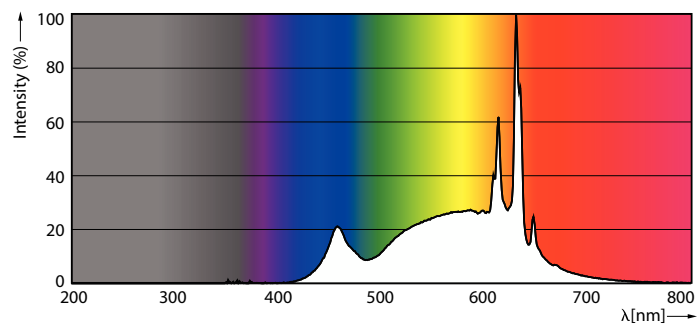

CorePro LEDbulb

CoreProLEDbulb ND 7.5-60W A60 B22 930 UK

LEDbulbs are compatible with existing fixtures with an E27 holder and are designed for retrofit replacement of incandescent bulbs.

Product data

General information		Starting time (nom.)	
Lighting Technology	LED		0.5 s
Switching Cycle	50,000	Warm-up time to 60% light	0.5 s
Nominal lifetime	15,000 h	Power Factor (Fraction)	0.5
Cap base	B22 [B22]	Voltage (nom.)	220-240 V
Light technical		Temperature	
Colour Code	930 [CCT of 3000K]	T-Case maximum (nom.)	98 °C
Beam angle (nom.)	200 degree(s)	Controls and dimming	
Luminous Flux	806 lm	Dimmable	No
Colour designation	White (WH)	Mechanical and housing	
Correlated Colour Temperature	3000 K	Lamp Finish	Frosted
Luminous Efficacy (rated) (Nom)	107 lm/W	Bulb shape	A60 [A 60 mm]
Colour consistency	<6	Approval and application	
Colour rendering index (CRI)	90	Energy Efficiency Class	F
LLMF at end of nominal lifetime (nom.)	70 %	Energy consumption kWh/1,000 hours	8 kWh
Flickering value (PstLM)	0.1	EPREL registration number	438121
Stroboscopic effect	0.4	EU RoHS compliant	Yes
Operating and electrical		Product data	
Line Frequency	50 to 60 Hz	Full EOC	871951432974401
Input frequency	50 to 60 Hz	Order product name	CoreProLEDbulb ND 7.5-60W A60 B22 930 UK
Power Consumption	7.5 W	Order code	32974401
Lamp current (nom.)	66 mA		
Wattage equivalent	60 W		

CorePro LEDbulb

SAP numerator – quantity per pack	1
Numerator – packs per outer box	10
Material number (12NC)	929003002499
Full product name	CoreProLEDbulb ND 7.5-60W A60 B22 930 UK

EAN/UPC - Case	8719514405370
----------------	---------------

Dimensional drawing

Product	D	C
CoreProLEDbulb ND 7.5-60W A60 B22 930 UK	60 mm	110 mm

Photometric data

Spectral Power Distribution Colour

Light Distribution Diagram - CoreProLEDbulb ND 7.5-60W A60 B22 930 UK