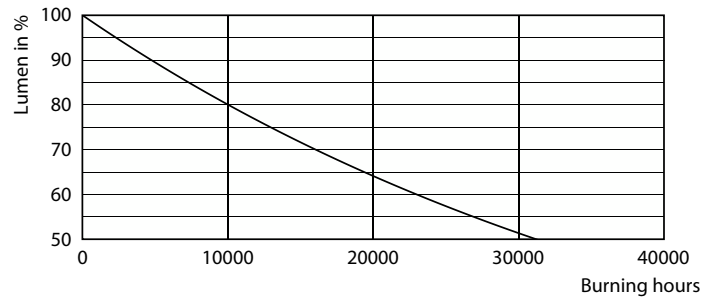

CorePro LEDbulb

Lifetime

Lumen Maintenance Diagram - CoreProLEDbulb ND 7.5-60W A60 B22 930 UK