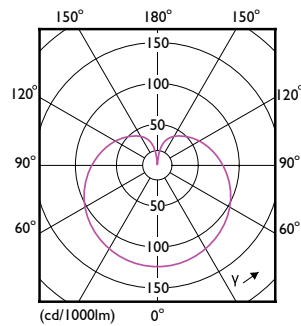

CorePro LEDbulb

CoreProLEDbulb ND 7.5-60W A60 B22 930 UK

LEDbulbs are compatible with existing fixtures with an E27 holder and are designed for retrofit replacement of incandescent bulbs.

Product data

General information		Starting time (nom.)	
Lighting Technology	LED		0.5 s
Switching Cycle	50,000	Warm-up time to 60% light	0.5 s
Nominal lifetime	15,000 h	Power Factor (Fraction)	0.5
Cap base	B22 [B22]	Voltage (nom.)	220-240 V
Light technical		Temperature	
Colour Code	930 [CCT of 3000K]	T-Case maximum (nom.)	98 °C
Beam angle (nom.)	200 degree(s)	Controls and dimming	
Luminous Flux	806 lm	Dimmable	No
Colour designation	White (WH)	Mechanical and housing	
Correlated Colour Temperature	3000 K	Lamp Finish	Frosted
Luminous Efficacy (rated) (Nom)	107 lm/W	Bulb shape	A60 [A 60 mm]
Colour consistency	<6	Approval and application	
Colour rendering index (CRI)	90	Energy Efficiency Class	F
LLMF at end of nominal lifetime (nom.)	70 %	Energy consumption kWh/1,000 hours	8 kWh
Flickering value (PstLM)	0.1	EPREL registration number	438121
Stroboscopic effect	0.4	EU RoHS compliant	Yes
Operating and electrical		Product data	
Line Frequency	50 to 60 Hz	Full EOC	871951432974401
Input frequency	50 to 60 Hz	Order product name	CoreProLEDbulb ND 7.5-60W A60 B22 930 UK
Power Consumption	7.5 W	Order code	32974401
Lamp current (nom.)	66 mA		
Wattage equivalent	60 W		

Dimensional drawing

Product	D	C
CoreProLEDbulb ND 7.5-60W A60 B22 930 UK	60 mm	110 mm

Photometric data

Spectral Power Distribution Colour

Light Distribution Diagram - CoreProLEDbulb ND 7.5-60W A60 B22 930 UK