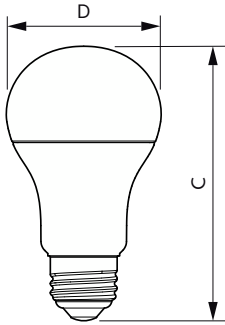

CorePro LEDbulb

SAP numerator – quantity per pack	1
Numerator – packs per outer box	10
Material number (12NC)	929003003999
Full product name	CoreProLEDbulb ND 13-100W A60 E27 930 UK

EAN/UPC - Case	8719514405363

Dimensional drawing

Product	D	C
CoreProLEDbulb ND 13-100W A60 E27 930 UK	60 mm	110 mm