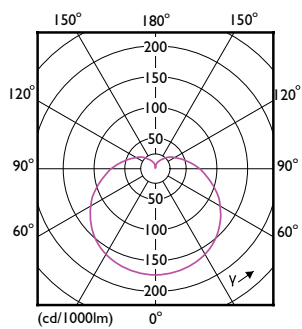

General uniform lighting - CoreProLEDbulb ND 13-100W A60 E27 930 UK

Light Distribution Diagram - CoreProLEDbulb ND 13-100W A60 E27 930 UK