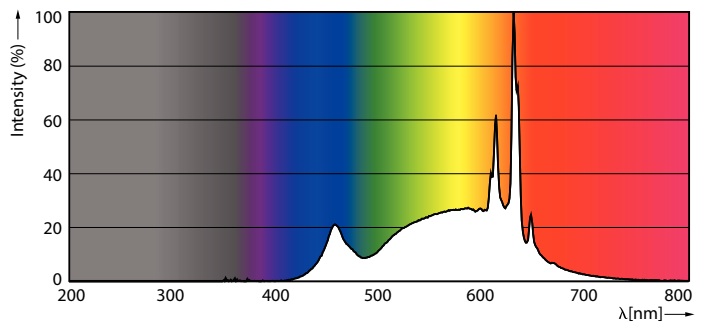

Spectral Power Distribution Colour