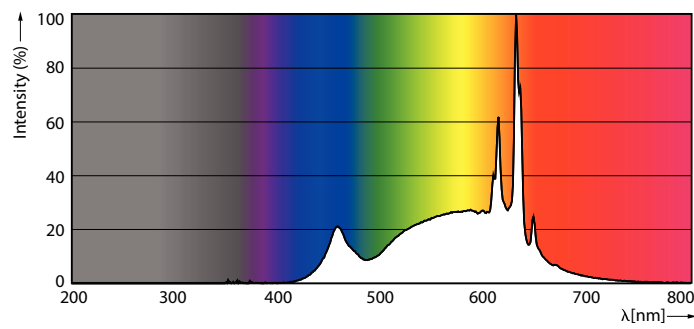

Photometric data

Spectral Power Distribution Colour

General uniform lighting - CoreProLEDbulb ND 13-100W A60 B22 930 UK