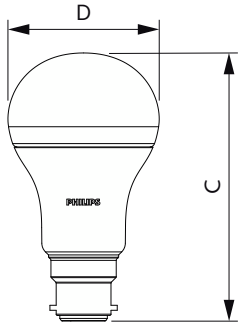

CorePro LEDbulb

SAP numerator – quantity per pack	1
Numerator – packs per outer box	10
Material number (12NC)	929003004099
Full product name	CoreProLEDbulb ND 13-100W A60 B22 930 UK

EAN/UPC - Case	8719514405356

Dimensional drawing

Product	D	C
CoreProLEDbulb ND 13-100W A60 B22 930 UK	60 mm	110 mm