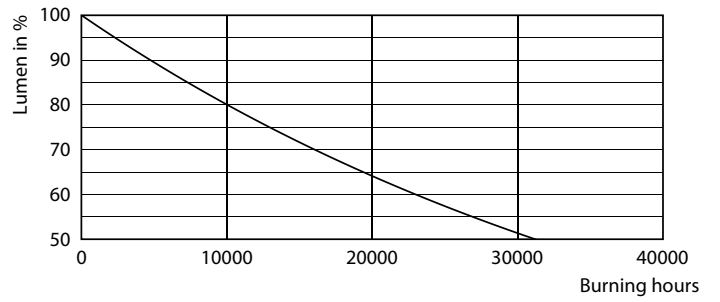

CorePro LEDbulb

Lifetime

Lumen Maintenance Diagram - CoreProLEDbulb ND 13-100W A60 B22 930 UK