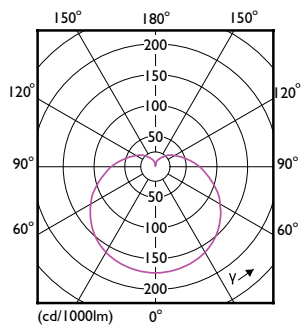

Light Distribution Diagram - CoreProLEDbulb ND 13-100W A60 B22 930 UK