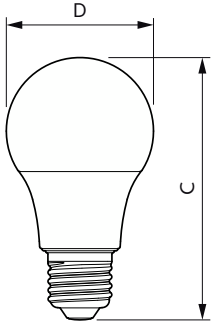

CorePro LEDbulb

CorePro LEDbulb ND 7.5-60W A60 E27 940UK

LEDbulbs are compatible with existing fixtures with an E27 holder and are designed for retrofit replacement of incandescent bulbs.

Product data

General information	
Lighting Technology	LED
Flux measurement reference	Sphere
Switching Cycle	50,000
Nominal lifetime	15,000 h
Cap base	E27 [E27]
Light technical	
Colour Code	940 [CCT of 4000K]
Beam angle (nom.)	180 degree(s)
Luminous Flux	806 lm
Colour designation	Cool White (CW)
Correlated Colour Temperature	4000 K
Luminous Efficacy (rated) (Nom)	107 lm/W
Colour consistency	<6
Colour rendering index (CRI)	90
LLMF at end of nominal lifetime (nom.)	70 %
Flickering value (PstLM)	1
Stroboscopic effect	0.4
Operating and electrical	
Line Frequency	50 Hz
Input frequency	50 Hz
Power Consumption	7.5 W
Lamp current (nom.)	60 mA

Wattage equivalent	60 W
Starting time (nom.)	0.5 s
Warm-up time to 60% light	0.5 s
Power Factor (Fraction)	0.5
Voltage (nom.)	220-240 V
Temperature	
Ambient temperature range	-20°C to 45°C
T-Case maximum (nom.)	95°C
Controls and dimming	
Dimmable	No
Mechanical and housing	
Lamp Finish	Frosted
Bulb material	Plastic
Bulb shape	A60 [A 60 mm]
Approval and application	
Energy Efficiency Class	F
Energy consumption kWh/1,000 hours	8 kWh
EPREL registration number	1218492
EU RoHS compliant	Yes

Material number (12NC)	929003543599
Full product name	CorePro LEDbulb ND 7.5-60W A60 E27 940UK
EAN/UPC - Case	8719514475076

Dimensional drawing

Product	D	C
CorePro LEDbulb ND 7.5-60W A60 E27 940UK	60 mm	107 mm