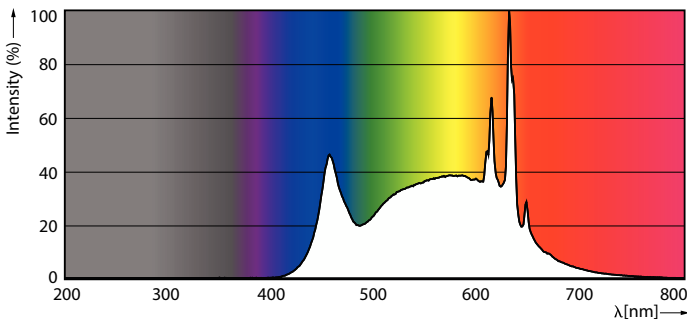

Spectral Power Distribution Colour - CorePro LEDbulb ND 7.5-60W A60 E27 940UK