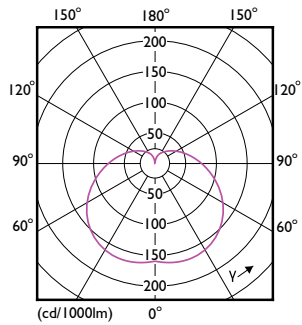

Photometric data

Light Distribution Diagram - CorePro LEDbulb ND 7.5-60W A60 E27 940UK