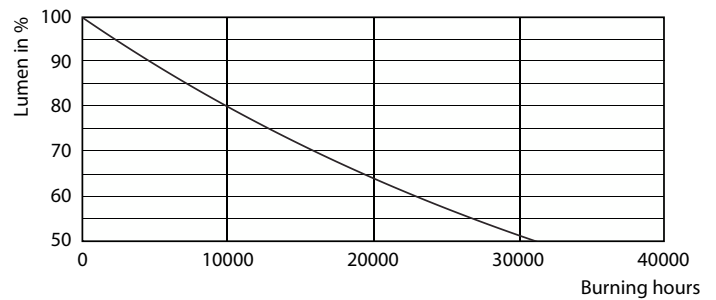

Product data

General information		Stroboscopic effect	0.4
Lighting Technology	LED	Operating and electrical	
Flux measurement reference	Sphere	Line Frequency	50 to 60 Hz
Switching Cycle	20,000	Input frequency	50 to 60 Hz
Nominal lifetime	15,000 h	Power Consumption	2 W
Cap base	B22 [B22]	Lamp current (nom.)	20 mA
Light technical		Wattage equivalent	25 W
Colour Code	827 [CCT of 2700K]	Starting time (nom.)	0.5 s
Luminous Flux	250 lm	Warm-up time to 60% light	0.5 s
Colour designation	Warm White (WW)	Power Factor (Fraction)	0.41
Correlated Colour Temperature	2700 K	Voltage (nom.)	220-240 V
Luminous Efficacy (rated) (Nom)	125.00 lm/W	Temperature	
Colour consistency	<6	T-Case maximum (nom.)	36 °C
Colour rendering index (CRI)	80		
LLMF at end of nominal lifetime (nom.)	70 %		
Flickering value (PstLM)	1		

CorePro GLASS LED candles and lustres

Photometric data

Light Distribution Diagram - CorePro LEDCandleND 2-25W B35 B22 827CLG

Lifetime

Life Expectancy Diagram - CorePro LEDCandleND 2-25W B35 B22 827CLG

Lumen Maintenance Diagram - CorePro LEDCandleND 2-25W B35 B22 827CLG