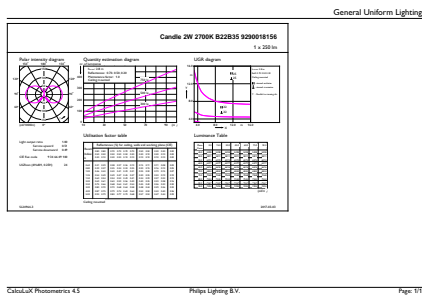

Photometric data

General uniform lighting - CorePro LEDCandleND 2-25W B35 B22 827CLG

Spectral Power Distribution Colour - CorePro LEDCandleND 2-25W B35 B22 827CLG