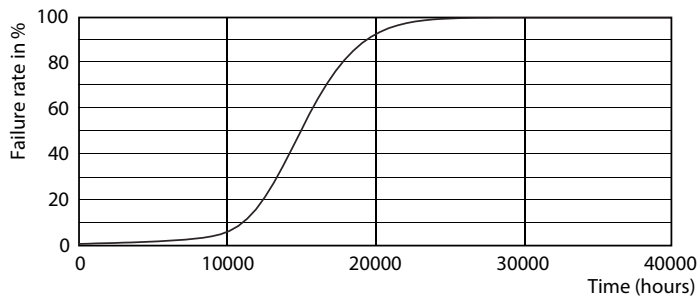

Lifetime

Life Expectancy Diagram - CorePro LEDCandleND 2-25W B35 B22 827CLG