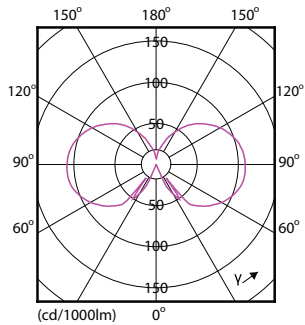

CorePro GLASS LED candles and lustres

Photometric data

Light Distribution Diagram - CorePro LEDCandleND 2-25W B35 B22 827CLG