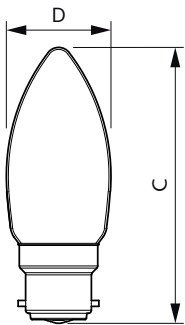

Product data

General information		Stroboscopic effect	0.4
Lighting Technology	LED	Operating and electrical	
Flux measurement reference	Sphere	Line Frequency	50 to 60 Hz
Switching Cycle	20,000	Input frequency	50 to 60 Hz
Nominal lifetime	15,000 h	Power Consumption	2 W
Cap base	B22 [B22]	Lamp current (nom.)	20 mA
Light technical		Wattage equivalent	25 W
Colour Code	827 [CCT of 2700K]	Starting time (nom.)	0.5 s
Luminous Flux	250 lm	Warm-up time to 60% light	0.5 s
Colour designation	Warm White (WW)	Power Factor (Fraction)	0.41
Correlated Colour Temperature	2700 K	Voltage (nom.)	220-240 V
Luminous Efficacy (rated) (Nom)	125.00 lm/W	Temperature	
Colour consistency	<6	T-Case maximum (nom.)	36 °C
Colour rendering index (CRI)	80		
LLMF at end of nominal lifetime (nom.)	70 %		
Flickering value (PstLM)	1		

Dimensional drawing

Product	D	C
CorePro LEDCandleND 2-25W B35 B22 827CLG	35 mm	93 mm

Photometric data

General uniform lighting - CorePro LEDCandleND 2-25W B35 B22 827CLG

Spectral Power Distribution Colour - CorePro LEDCandleND 2-25W B35 B22 827CLG