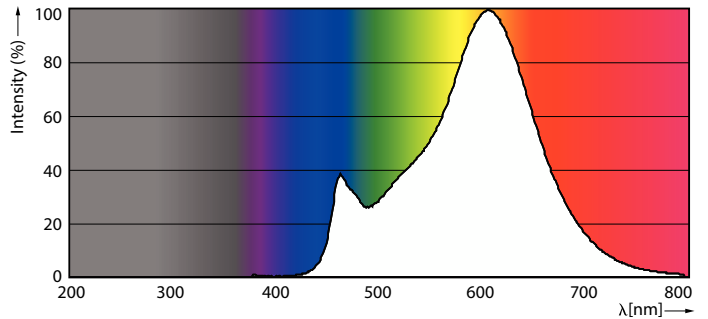

Photometric data

General uniform lighting - CorePro LEDCandleND 2-25W B35 B22 827CLG

Spectral Power Distribution Colour - CorePro LEDCandleND 2-25W B35 B22 827CLG