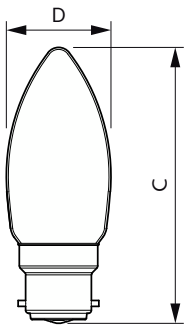

Product data

General information		Stroboscopic effect	
Lighting Technology	LED		0.4
Flux measurement reference	Sphere	Operating and electrical	
Switching Cycle	20,000	Line Frequency	50 to 60 Hz
Nominal lifetime	15,000 h	Input frequency	50 to 60 Hz
Cap base	B22 [B22]	Power Consumption	4.3 W
Light technical		Lamp current (nom.)	40 mA
Colour Code	827 [CCT of 2700K]	Wattage equivalent	40 W
Luminous Flux	470 lm	Starting time (nom.)	0.5 s
Colour designation	Warm White (WW)	Warm-up time to 60% light	0.5 s
Correlated Colour Temperature	2700 K	Power Factor (Fraction)	0.41
Luminous Efficacy (rated) (Nom)	109.00 lm/W	Voltage (nom.)	220-240 V
Colour consistency	<6	Temperature	
Colour rendering index (CRI)	80	T-Case maximum (nom.)	45 °C
LLMF at end of nominal lifetime (nom.)	70 %		
Flickering value (PstLM)	1		

CorePro GLASS LED candles and lustres

Controls and dimming

Dimmable	No
----------	----

Mechanical and housing

Lamp Finish	Clear
Bulb shape	B35 [B 35 mm]

Approval and application

Energy Efficiency Class	F
Energy consumption kWh/1,000 hours	5 kWh
EPREL registration number	387404
EU RoHS compliant	Yes

Dimensional drawing

Product	D	C
CorePro LEDCandleND4.3-40W B22 827B35CLG	35 mm	93 mm

Photometric data

Spectral Power Distribution Colour - CorePro LEDCandleND4.3-40W B22 827B35CLG

General uniform lighting - CorePro LEDCandleND4.3-40W B22 827B35CLG