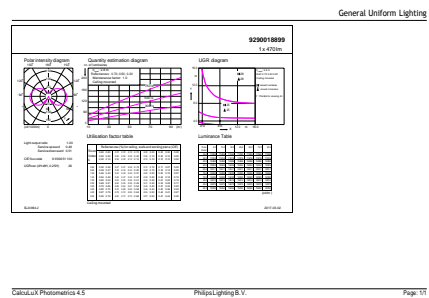

Product data

General information		Stroboscopic effect	
Lighting Technology	LED		0.4
Flux measurement reference	Sphere	Operating and electrical	
Switching Cycle	20,000	Line Frequency	50 to 60 Hz
Nominal lifetime	15,000 h	Input frequency	50 to 60 Hz
Cap base	B22 [B22]	Power Consumption	4.3 W
Light technical		Lamp current (nom.)	40 mA
Colour Code	827 [CCT of 2700K]	Wattage equivalent	40 W
Luminous Flux	470 lm	Starting time (nom.)	0.5 s
Colour designation	Warm White (WW)	Warm-up time to 60% light	0.5 s
Correlated Colour Temperature	2700 K	Power Factor (Fraction)	0.41
Luminous Efficacy (rated) (Nom)	109.00 lm/W	Voltage (nom.)	220-240 V
Colour consistency	<6	Temperature	
Colour rendering index (CRI)	80	T-Case maximum (nom.)	45 °C
LLMF at end of nominal lifetime (nom.)	70 %		
Flickering value (PstLM)	1		

Dimensional drawing

Product	D	C
CorePro LEDCandleND4.3-40W B22 827B35CLG	35 mm	93 mm

Photometric data

Spectral Power Distribution Colour - CorePro LEDCandleND4.3-40W B22 827B35CLG

General uniform lighting - CorePro LEDCandleND4.3-40W B22 827B35CLG