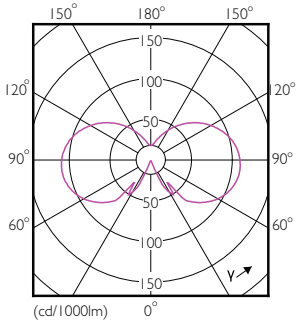

CorePro GLASS LED candles and lustres

Photometric data

Light Distribution Diagram - CorePro LEDCandleND4.3-40W B22 827B35CLG