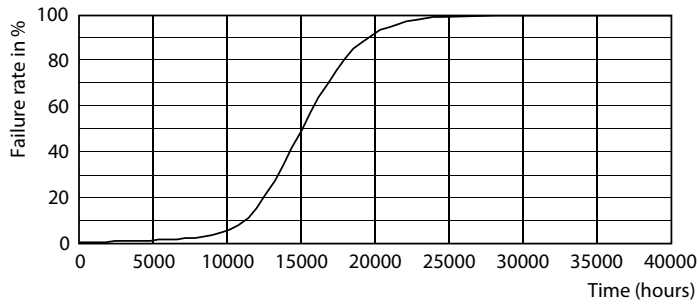

Lifetime

Life Expectancy Diagram - CorePro LEDCandleND4.3-40W B22 827B35CLG