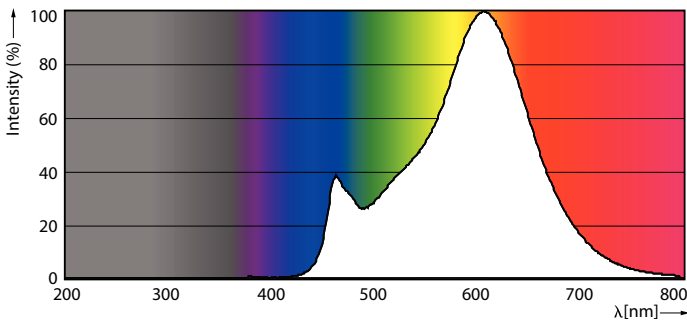

Photometric data

Spectral Power Distribution Colour - CorePro LEDCandleND4.3-40W B22 827B35CLG