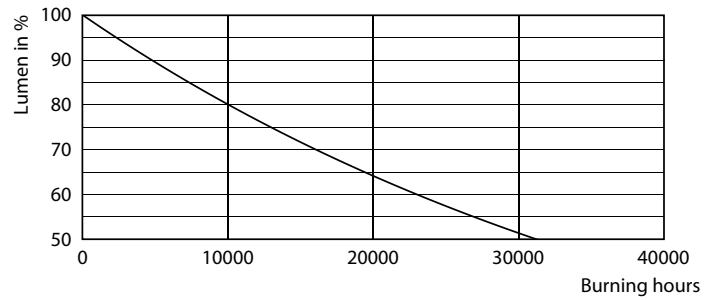

Product data

General information		Stroboscopic effect	
Lighting Technology	LED		0.4
Flux measurement reference	Sphere	Operating and electrical	
Switching Cycle	20,000	Line Frequency	50 to 60 Hz
Nominal lifetime	15,000 h	Input frequency	50 to 60 Hz
Cap base	B22 [B22]	Power Consumption	4.3 W
Light technical		Lamp current (nom.)	40 mA
Colour Code	827 [CCT of 2700K]	Wattage equivalent	40 W
Luminous Flux	470 lm	Starting time (nom.)	0.5 s
Colour designation	Warm White (WW)	Warm-up time to 60% light	0.5 s
Correlated Colour Temperature	2700 K	Power Factor (Fraction)	0.41
Luminous Efficacy (rated) (Nom)	109.00 lm/W	Voltage (nom.)	220-240 V
Colour consistency	<6	Temperature	
Colour rendering index (CRI)	80	T-Case maximum (nom.)	45 °C
LLMF at end of nominal lifetime (nom.)	70 %		
Flickering value (PstLM)	1		

CorePro GLASS LED candles and lustres

Photometric data

Light Distribution Diagram - CorePro LEDCandleND4.3-40W B22 827B35CLG

Lifetime

Life Expectancy Diagram - CorePro LEDCandleND4.3-40W B22 827B35CLG

Lumen Maintenance Diagram - CorePro LEDCandleND4.3-40W B22 827B35CLG