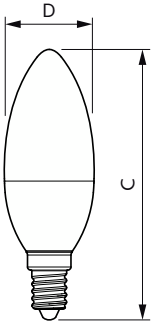

CorePro LEDcandle

CorePro LEDcandle ND 2.8-25W E14 827 B35 FR

The frosted CorePro LEDcandle is designed for retrofit replacement of incandescent lamps. It is compatible with fixtures with an E14 holder and is an attractive product for chandeliers. LEDlamps deliver huge energy savings and minimize maintenance cost.

Product data

General information		Wattage equivalent	
Lighting Technology	LED		25 W
Switching Cycle	50,000	Starting time (nom.)	0.5 s
Nominal lifetime	15,000 h	Warm-up time to 60% light	0.5 s
Cap base	E14 [E14]	Power Factor (Fraction)	0.41
		Voltage (nom.)	220-240 V
Light technical		Temperature	
Colour Code	827 [CCT of 2700K]	T-Case maximum (nom.)	63 °C
Luminous Flux	250 lm		
Colour designation	Warm White (WW)	Controls and dimming	
Correlated Colour Temperature	2700 K	Dimmable	No
Luminous Efficacy (rated) (Nom)	89.00 lm/W		
Colour consistency	<6	Mechanical and housing	
Colour rendering index (CRI)	80	Lamp Finish	Frosted
LLMF at end of nominal lifetime (nom.)	70 %	Bulb shape	B35 [B 35 mm]
Flickering value (PstLM)	1		
Stroboscopic effect	0.4	Approval and application	
Operating and electrical		Energy Efficiency Class	F
Line Frequency	50 to 60 Hz	Energy consumption kWh/1,000 hours	3 kWh
Input frequency	50 to 60 Hz	EPREL registration number	453194
Power Consumption	2.8 W	CE mark	Yes
Lamp current (nom.)	28 mA	EU RoHS compliant	Yes

Material number (12NC)	929002966802
Full product name	CorePro LEDcandle ND 2.8-25W E14 827 B35 FR
EAN/UPC - Case	8719514312418

Dimensional drawing

Product	D	C
CorePro candle ND 2.8-25W E14 827 B35 FR	35 mm	106 mm

Photometric data

Light Distribution Diagram - CorePro candle ND 2.8-25W E14 827 B35 FR

Spectral Power Distribution Colour - CorePro candle ND 2.8-25W E14 827 B35 FR

General uniform lighting - CorePro candle ND 2.8-25W E14 827 B35 FR