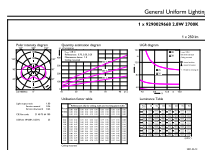

General uniform lighting - CorePro candle ND 2.8-25W E14 827 B35 FR