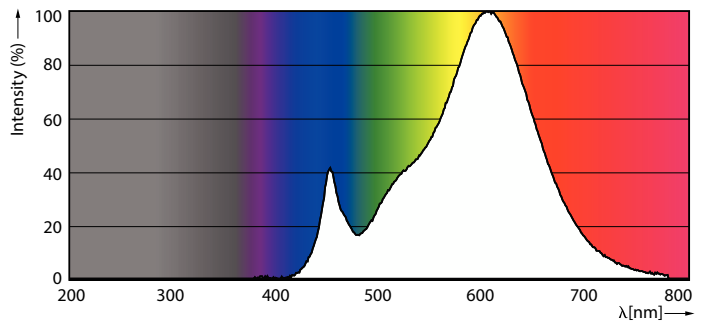

CorePro LEDcandle

Product data

Full EOC	871951431240100
Order product name	CorePro candle ND 2.8-25W E14 827 B35 FR
Order code	31240100
SAP numerator – quantity per pack	1
Numerator – packs per outer box	10

Material number (12NC)	929002966802
Full product name	CorePro LEDcandle ND 2.8-25W E14 827 B35 FR
EAN/UPC - Case	8719514312418

Dimensional drawing

Product	D	C
CorePro candle ND 2.8-25W E14 827 B35 FR	35 mm	106 mm

Photometric data

Spectral Power Distribution Colour - CorePro candle ND 2.8-25W E14 827 B35 FR

General uniform lighting - CorePro candle ND 2.8-25W E14 827 B35 FR