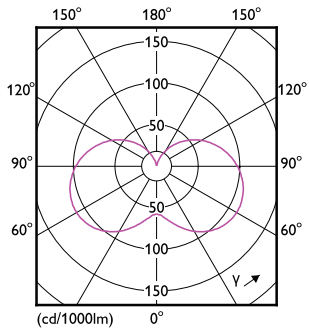

Product data

General information		Wattage equivalent	
Lighting Technology	LED		25 W
Switching Cycle	50,000	Starting time (nom.)	0.5 s
Nominal lifetime	15,000 h	Warm-up time to 60% light	0.5 s
Cap base	E14 [E14]	Power Factor (Fraction)	0.41
		Voltage (nom.)	220-240 V
Light technical		Temperature	
Colour Code	827 [CCT of 2700K]	T-Case maximum (nom.)	63 °C
Luminous Flux	250 lm		
Colour designation	Warm White (WW)	Controls and dimming	
Correlated Colour Temperature	2700 K	Dimmable	No
Luminous Efficacy (rated) (Nom)	89.00 lm/W		
Colour consistency	<6	Mechanical and housing	
Colour rendering index (CRI)	80	Lamp Finish	Frosted
LLMF at end of nominal lifetime (nom.)	70 %	Bulb shape	B35 [B 35 mm]
Flickering value (PstLM)	1		
Stroboscopic effect	0.4	Approval and application	
Operating and electrical		Energy Efficiency Class	F
Line Frequency	50 to 60 Hz	Energy consumption kWh/1,000 hours	3 kWh
Input frequency	50 to 60 Hz	EPREL registration number	453194
Power Consumption	2.8 W	CE mark	Yes
Lamp current (nom.)	28 mA	EU RoHS compliant	Yes

CorePro LEDcandle

Product data

Full EOC	871951431240100
Order product name	CorePro candle ND 2.8-25W E14 827 B35 FR
Order code	31240100
SAP numerator – quantity per pack	1
Numerator – packs per outer box	10

Material number (12NC)	929002966802
Full product name	CorePro LEDcandle ND 2.8-25W E14 827 B35 FR
EAN/UPC - Case	8719514312418

Dimensional drawing

Product	D	C
CorePro candle ND 2.8-25W E14 827 B35 FR	35 mm	106 mm

Photometric data

Light Distribution Diagram - CorePro candle ND 2.8-25W E14 827 B35 FR

Spectral Power Distribution Colour - CorePro candle ND 2.8-25W E14 827 B35 FR

General uniform lighting - CorePro candle ND 2.8-25W E14 827 B35 FR