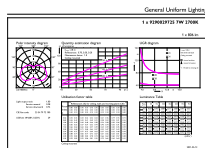

Photometric data

Light Distribution Diagram - CorePro candle ND 7-60W E14 827 B38 FR

Spectral Power Distribution Colour - CorePro candle ND 7-60W E14 827 B38 FR

CorePro LEDcandle

Lifetime

Life Expectancy Diagram - CorePro candle ND 7-60W E14 827 B38 FR