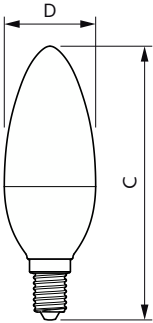

Product data

General information	
Lighting Technology	LED
Switching Cycle	50,000
Nominal lifetime	15,000 h
Cap base	E14 [E14]

Light technical	
Colour Code	827 [CCT of 2700K]
Luminous Flux	806 lm
Colour designation	Warm White (WW)
Correlated Colour Temperature	2700 K
Luminous Efficacy (rated) (Nom)	115.00 lm/W
Colour consistency	<6
Colour rendering index (CRI)	80
LLMF at end of nominal lifetime (nom.)	70 %
Flickering value (PstLM)	1
Stroboscopic effect	0.4

Material number (12NC)	929002972502
Full product name	CorePro LEDcandle ND 7-60W E14 827 B38 FR
EAN/UPC - Case	8719514312975

Dimensional drawing

Product	D	C
CorePro candle ND 7-60W E14 827 B38 FR	38 mm	114 mm