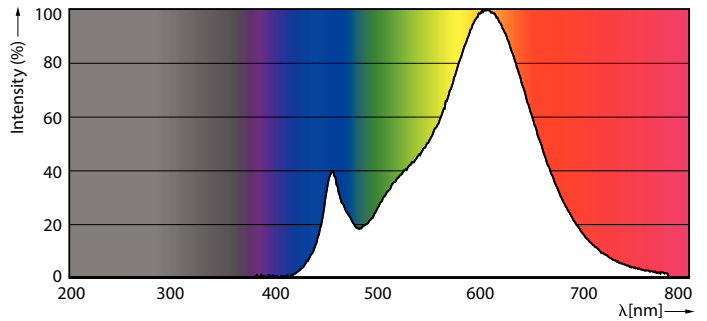

CorePro LEDcandle

Product data

Full EOC	871951431296800
Order product name	CorePro candle ND 7-60W E14 827 B38 FR
Order code	31296800
SAP numerator – quantity per pack	1
Numerator – packs per outer box	10

Material number (12NC)	929002972502
Full product name	CorePro LEDcandle ND 7-60W E14 827 B38 FR
EAN/UPC - Case	8719514312975

Dimensional drawing

Product	D	C
CorePro candle ND 7-60W E14 827 B38 FR	38 mm	114 mm

Photometric data

Spectral Power Distribution Colour - CorePro candle ND 7-60W E14 827 B38 FR