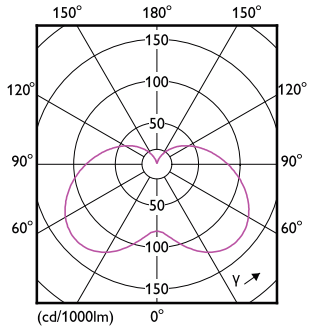

Photometric data

Light Distribution Diagram - CorePro candle ND 7-60W E14 827 B38 FR