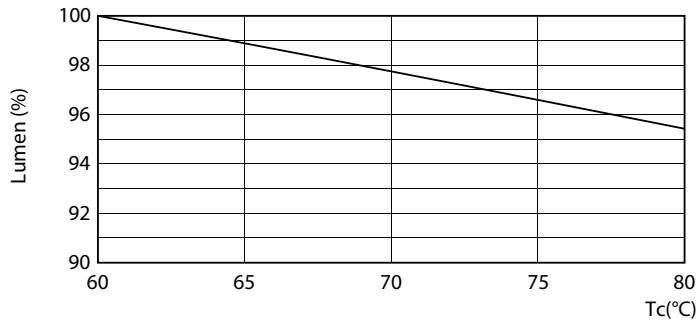

Lifetime

Lumen Maintenance Diagram