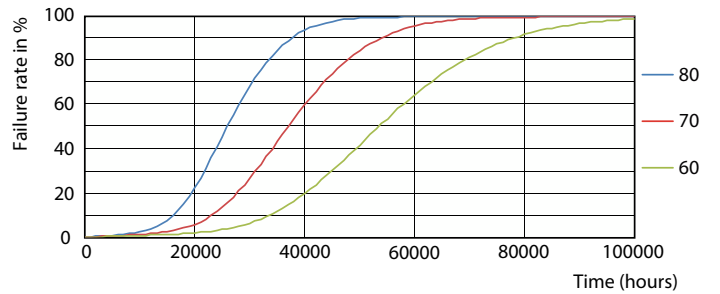

Life Expectancy Diagram