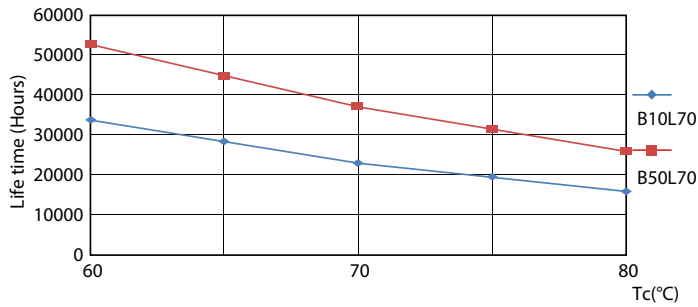

Life Expectancy Diagram