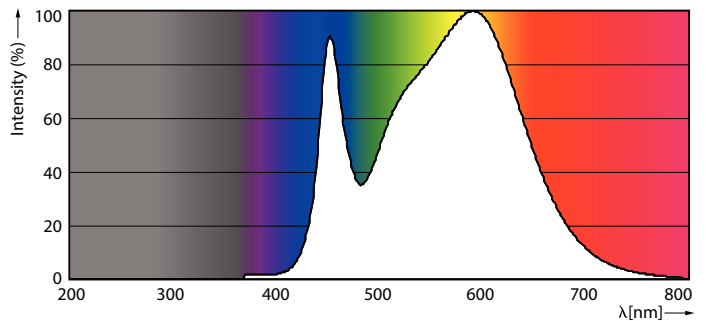

Photometric data

General uniform lighting - CorePro LEDtube UN 1500mm HO 23W840 T8

Spectral Power Distribution Colour - CorePro LEDtube UN 1500mm HO 23W840 T8