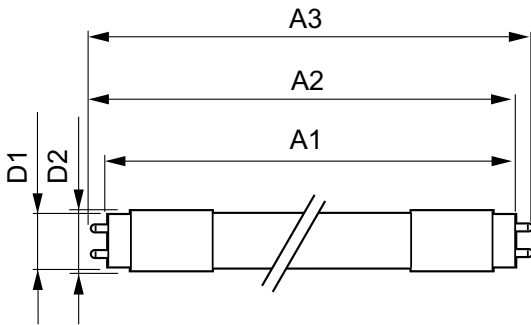

Product data

General information	
Lighting Technology	LED
Flux measurement reference	Sphere
Switching Cycle	50,000
Nominal lifetime	50,000 h
Cap base	G13 [Medium Bi-Pin Fluorescent]

Light technical	
Colour Code	840 [CCT of 4000K]
Beam angle (nom.)	240 degree(s)
Luminous Flux	2,700 lm
Colour designation	Cool White (CW)
Correlated Colour Temperature	4000 K
Luminous Efficacy (rated) (Nom)	117 lm/W
Colour consistency	<6
Colour rendering index (CRI)	80
LLMF at end of nominal lifetime (nom.)	70 %

Dimensional drawing

Product	D1	D2	A1	A2	A3
CorePro LEDtube UN 1500mm HO 23W840 T8	27.9 mm	28 mm	1,500 mm	1,505.9 mm	1,514.2 mm

Photometric data

General uniform lighting - CorePro LEDtube UN 1500mm HO 23W840 T8