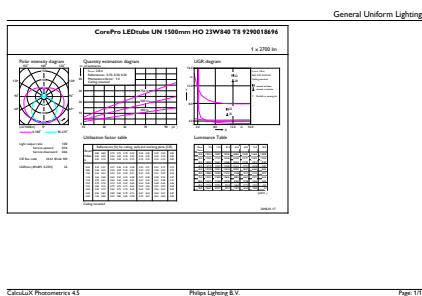

Product data

General information	
Lighting Technology	LED
Flux measurement reference	Sphere
Switching Cycle	50,000
Nominal lifetime	50,000 h
Cap base	G13 [Medium Bi-Pin Fluorescent]

Light technical	
Colour Code	840 [CCT of 4000K]
Beam angle (nom.)	240 degree(s)
Luminous Flux	2,700 lm
Colour designation	Cool White (CW)
Correlated Colour Temperature	4000 K
Luminous Efficacy (rated) (Nom)	117 lm/W
Colour consistency	<6
Colour rendering index (CRI)	80
LLMF at end of nominal lifetime (nom.)	70 %

Dimensional drawing

Product	D1	D2	A1	A2	A3
CorePro LEDtube UN 1500mm HO 23W840 T8	27.9 mm	28 mm	1,500 mm	1,505.9 mm	1,514.2 mm

Photometric data

General uniform lighting - CorePro LEDtube UN 1500mm HO 23W840 T8