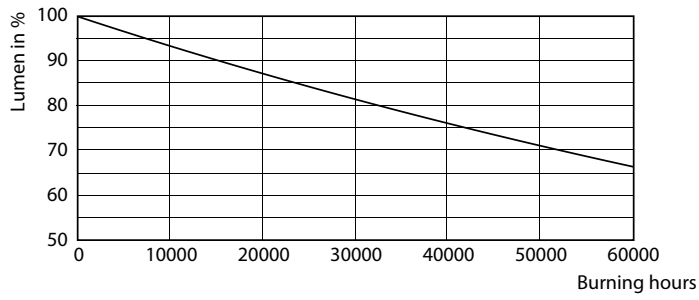

CorePro LED tube Universal T8

Lifetime

Lumen Maintenance Diagram - CorePro LEDtube UN 1500mm HO 23W840 T8