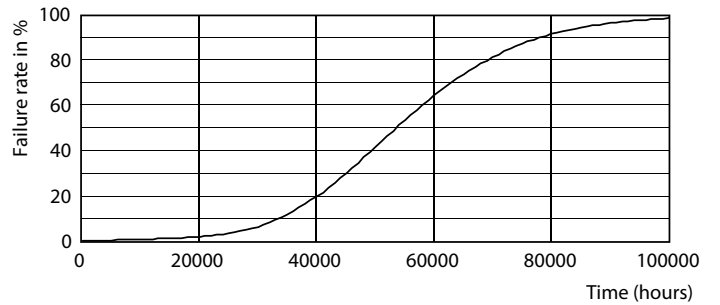

Life Expectancy Diagram - CorePro LEDtube UN 1500mm HO 23W840 T8

Lifetime