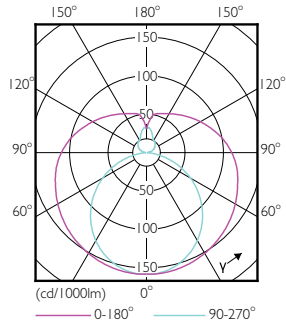

CorePro LED tube Universal T8

Photometric data

Light Distribution Diagram