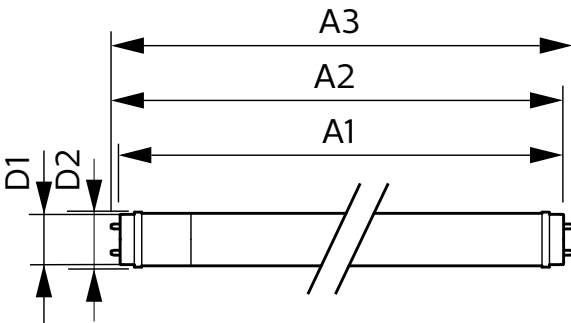

Warnings and Safety

• -

Product data

General information		Stroboscopic effect	
Lighting Technology	LED		0.9
Flux measurement reference	Sphere	Operating and electrical	
Switching Cycle	200,000	Line Frequency	50 to 60 Hz
Nominal lifetime	50,000 h	Input frequency	50 to 60 Hz
Cap base	G13 [Medium Bi-Pin Fluorescent]	Power Consumption	20 W
Light technical		Lamp current (nom.)	105 mA
Colour Code	840 [CCT of 4000K]	Starting time (nom.)	0.5 s
Beam angle (nom.)	240 degree(s)	Warm-up time to 60% light	0.5 s
Luminous Flux	2,200 lm	Power Factor (Fraction)	0.9
Colour designation	Cool White (CW)	Voltage (nom.)	220-240 V
Correlated Colour Temperature	4000 K	Temperature	
Luminous Efficacy (rated) (Nom)	110 lm/W	Ambient temperature range	-20°C to 45°C
Colour consistency	<6	T-Case maximum (nom.)	60 °C
Colour rendering index (CRI)	80		
LLMF at end of nominal lifetime (nom.)	70 %		
Flickering value (PstLM)	1		

CorePro LEDtube EM/Mains

Controls and dimming

Dimmable No

Mechanical and housing

Lamp Finish Frosted
 Bulb material Glass
 Product length 1,500 mm
 Bulb shape Tube, double-ended

Approval and application

Energy Efficiency Class E
 Energy-saving product Yes
 Approval marks RoHS compliance CE marking KEMA Keur certificate
 Energy consumption kWh/1,000 hours 20 kWh

EPREL registration number 1384717
 CE mark Yes
 EU RoHS compliant Yes

Product data

Full EOC 871951432539500
 Order product name CorePro LEDtube 1500mm 20W 840 T8
 Order code 32539500
 SAP numerator – quantity per pack 1
 Numerator – packs per outer box 10
 Material number (12NC) 929003022502
 Full product name CorePro LEDtube 1500mm 20W 840 T8
 EAN/UPC - Case 8719514325401

Dimensional drawing

Product	D1	D2	A1	A2	A3
CorePro LEDtube 1500mm 20W 840 T8	25.7 mm	28 mm	1,500 mm	1,507.1 mm	1,514.2 mm

Photometric data

General uniform lighting - CorePro LEDtube 1500mm 20W 840 T8

Light Distribution Diagram - CorePro LEDtube 1500mm 20W 840 T8