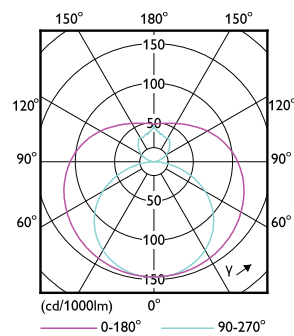

Warnings and Safety

• -

Product data

General information		Stroboscopic effect	
Lighting Technology	LED		0.9
Flux measurement reference	Sphere	Operating and electrical	
Switching Cycle	200,000	Line Frequency	50 to 60 Hz
Nominal lifetime	50,000 h	Input frequency	50 to 60 Hz
Cap base	G13 [Medium Bi-Pin Fluorescent]	Power Consumption	20 W
Light technical		Lamp current (nom.)	105 mA
Colour Code	840 [CCT of 4000K]	Starting time (nom.)	0.5 s
Beam angle (nom.)	240 degree(s)	Warm-up time to 60% light	0.5 s
Luminous Flux	2,200 lm	Power Factor (Fraction)	0.9
Colour designation	Cool White (CW)	Voltage (nom.)	220-240 V
Correlated Colour Temperature	4000 K	Temperature	
Luminous Efficacy (rated) (Nom)	110 lm/W	Ambient temperature range	-20°C to 45°C
Colour consistency	<6	T-Case maximum (nom.)	60 °C
Colour rendering index (CRI)	80		
LLMF at end of nominal lifetime (nom.)	70 %		
Flickering value (PstLM)	1		

CorePro LEDtube EM/Mains

Controls and dimming

Dimmable No

Mechanical and housing

Lamp Finish Frosted
 Bulb material Glass
 Product length 1,500 mm
 Bulb shape Tube, double-ended

Approval and application

Energy Efficiency Class E
 Energy-saving product Yes
 Approval marks RoHS compliance CE marking KEMA Keur certificate
 Energy consumption kWh/1,000 hours 20 kWh

Dimensional drawing

Product	D1	D2	A1	A2	A3
CorePro LEDtube 1500mm 20W 840 T8	25.7 mm	28 mm	1,500 mm	1,507.1 mm	1,514.2 mm

Photometric data

General uniform lighting - CorePro LEDtube 1500mm 20W 840 T8

Light Distribution Diagram - CorePro LEDtube 1500mm 20W 840 T8

CorePro LEDtube EM/Mains

Photometric data

Spectral Power Distribution Colour - CorePro LEDtube 1500mm 20W 840 T8

Lifetime

Life Expectancy Diagram - CorePro LEDtube 1500mm 20W 840 T8

Life Expectancy Diagram