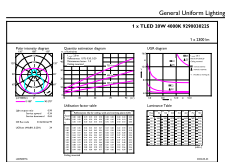

Warnings and Safety

• -

Product data

General information		Stroboscopic effect	
Lighting Technology	LED		0.9
Flux measurement reference	Sphere	Operating and electrical	
Switching Cycle	200,000	Line Frequency	50 to 60 Hz
Nominal lifetime	50,000 h	Input frequency	50 to 60 Hz
Cap base	G13 [Medium Bi-Pin Fluorescent]	Power Consumption	20 W
Light technical		Lamp current (nom.)	105 mA
Colour Code	840 [CCT of 4000K]	Starting time (nom.)	0.5 s
Beam angle (nom.)	240 degree(s)	Warm-up time to 60% light	0.5 s
Luminous Flux	2,200 lm	Power Factor (Fraction)	0.9
Colour designation	Cool White (CW)	Voltage (nom.)	220-240 V
Correlated Colour Temperature	4000 K	Temperature	
Luminous Efficacy (rated) (Nom)	110 lm/W	Ambient temperature range	-20°C to 45°C
Colour consistency	<6	T-Case maximum (nom.)	60 °C
Colour rendering index (CRI)	80		
LLMF at end of nominal lifetime (nom.)	70 %		
Flickering value (PstLM)	1		

Dimensional drawing

Product	D1	D2	A1	A2	A3
CorePro LEDtube 1500mm 20W 840 T8	25.7 mm	28 mm	1,500 mm	1,507.1 mm	1,514.2 mm

Photometric data

General uniform lighting - CorePro LEDtube 1500mm 20W 840 T8

Light Distribution Diagram - CorePro LEDtube 1500mm 20W 840 T8