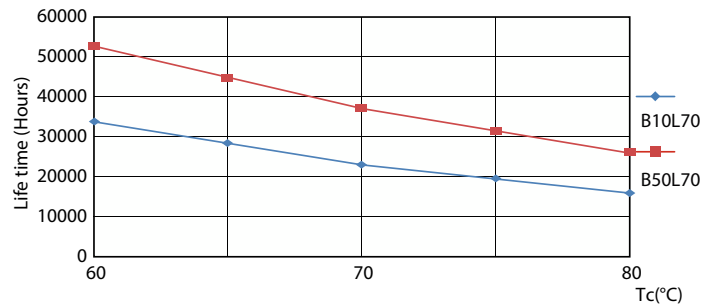

Warnings and Safety

• -

Product data

General information		Stroboscopic effect	
Lighting Technology	LED		0.9
Flux measurement reference	Sphere	Operating and electrical	
Switching Cycle	200,000	Line Frequency	50 to 60 Hz
Nominal lifetime	50,000 h	Input frequency	50 to 60 Hz
Cap base	G13 [Medium Bi-Pin Fluorescent]	Power Consumption	20 W
Light technical		Lamp current (nom.)	105 mA
Colour Code	840 [CCT of 4000K]	Starting time (nom.)	0.5 s
Beam angle (nom.)	240 degree(s)	Warm-up time to 60% light	0.5 s
Luminous Flux	2,200 lm	Power Factor (Fraction)	0.9
Colour designation	Cool White (CW)	Voltage (nom.)	220-240 V
Correlated Colour Temperature	4000 K	Temperature	
Luminous Efficacy (rated) (Nom)	110 lm/W	Ambient temperature range	-20°C to 45°C
Colour consistency	<6	T-Case maximum (nom.)	60 °C
Colour rendering index (CRI)	80		
LLMF at end of nominal lifetime (nom.)	70 %		
Flickering value (PstLM)	1		

CorePro LEDtube EM/Mains

Controls and dimming

Dimmable No

Mechanical and housing

Lamp Finish Frosted
 Bulb material Glass
 Product length 1,500 mm
 Bulb shape Tube, double-ended

Approval and application

Energy Efficiency Class E
 Energy-saving product Yes
 Approval marks RoHS compliance CE marking KEMA Keur certificate
 Energy consumption kWh/1,000 hours 20 kWh

CorePro LEDtube EM/Mains

Photometric data

Spectral Power Distribution Colour - CorePro LEDtube 1500mm 20W 840 T8

Lifetime

Life Expectancy Diagram - CorePro LEDtube 1500mm 20W 840 T8

Life Expectancy Diagram