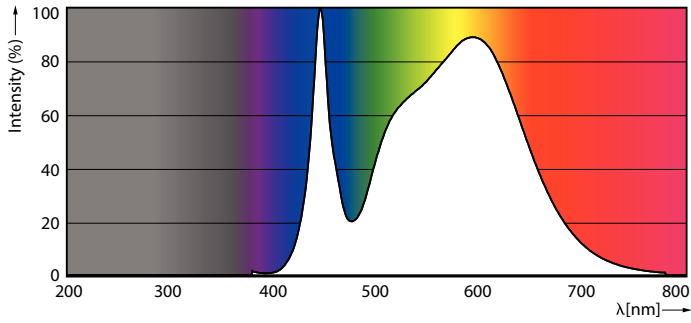

CorePro LEDtube EM/Mains

Photometric data

Spectral Power Distribution Colour - CorePro LEDtube 1500mm 20W 840 T8