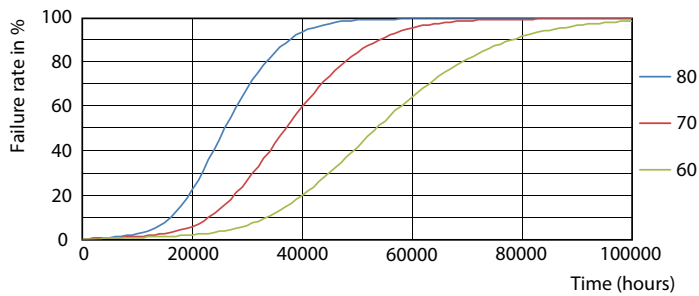

Warnings and Safety

• -

Product data

General information		Stroboscopic effect	
Lighting Technology	LED		0.9
Flux measurement reference	Sphere	Operating and electrical	
Switching Cycle	200,000	Line Frequency	50 to 60 Hz
Nominal lifetime	50,000 h	Input frequency	50 to 60 Hz
Cap base	G13 [Medium Bi-Pin Fluorescent]	Power Consumption	20 W
Light technical		Lamp current (nom.)	105 mA
Colour Code	840 [CCT of 4000K]	Starting time (nom.)	0.5 s
Beam angle (nom.)	240 degree(s)	Warm-up time to 60% light	0.5 s
Luminous Flux	2,200 lm	Power Factor (Fraction)	0.9
Colour designation	Cool White (CW)	Voltage (nom.)	220-240 V
Correlated Colour Temperature	4000 K	Temperature	
Luminous Efficacy (rated) (Nom)	110 lm/W	Ambient temperature range	-20°C to 45°C
Colour consistency	<6	T-Case maximum (nom.)	60 °C
Colour rendering index (CRI)	80		
LLMF at end of nominal lifetime (nom.)	70 %		
Flickering value (PstLM)	1		

CorePro LEDtube EM/Mains

Photometric data

Spectral Power Distribution Colour - CorePro LEDtube 1500mm 20W 840 T8

Lifetime

Life Expectancy Diagram - CorePro LEDtube 1500mm 20W 840 T8

Life Expectancy Diagram