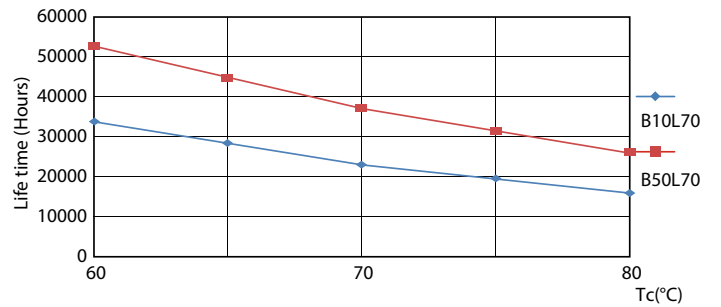

Life Expectancy Diagram