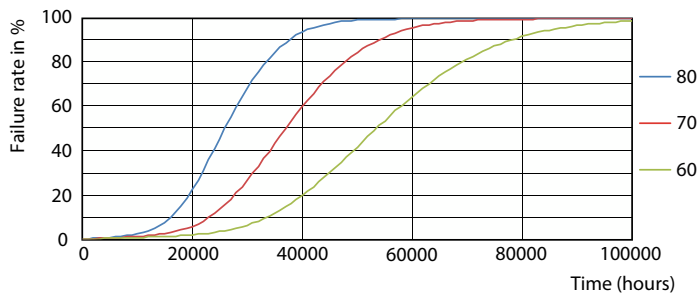

Life Expectancy Diagram