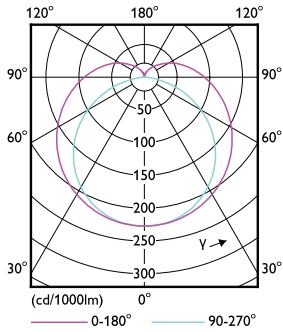

CorePro LEDtube EM/Mains

Photometric data

Light Distribution Diagram - CorePro LEDtube 1800mm 21W 840 T8