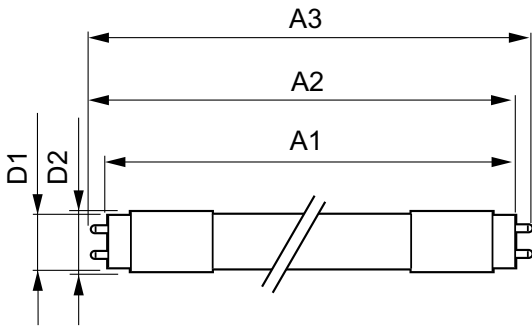

### Product data

General information		Stroboscopic effect	
Lighting Technology	LED		0.4
Flux measurement reference	Sphere	Operating and electrical	
Switching Cycle	200,000	Line Frequency	50 to 60 Hz
Nominal lifetime	50,000 h	Input frequency	50 to 60 Hz
Cap base	G13 [Medium Bi-Pin Fluorescent]	Power Consumption	21 W
Light technical		Starting time (nom.)	0.5 s
Colour Code	840 [CCT of 4000K]	Warm-up time to 60% light	0.5 s
Beam angle (nom.)	160 degree(s)	Power Factor (Fraction)	0.9
Luminous Flux	3,100 lm	Voltage (nom.)	220-240 V
Colour designation	Cool White (CW)	Temperature	
Correlated Colour Temperature	4000 K	Ambient temperature range	-20°C to 45°C
Luminous Efficacy (rated) (Nom)	147 lm/W	T-Case maximum (nom.)	60 °C
Colour consistency	<6	Controls and dimming	
Colour rendering index (CRI)	80	Dimmable	No
LLMF at end of nominal lifetime (nom.)	70 %		
Flickering value (PstLM)	1		

# CorePro LEDtube EM/Mains

Mechanical and housing	
Lamp Finish	Frosted
Bulb material	Plastic
Product length	1,800 mm
Bulb shape	Tube, double-ended
Approval and application	
Energy Efficiency Class	D
Energy-saving product	Yes
Approval marks	RoHS compliance TUV CE marking KEMA Keur certificate
Energy consumption kWh/1,000 hours	21 kWh
EPREL registration number	1323044

## Dimensional drawing

Product	D1	D2	A1	A2	A3
CorePro LEDtube 1800mm 21W 840 T8	25.8 mm	28 mm	1,762.6 mm	1,769.7 mm	1,776.8 mm