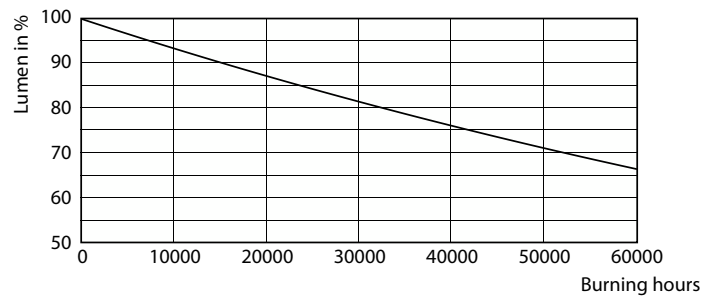

### Product data

General information		Stroboscopic effect	
Lighting Technology	LED		0.4
Flux measurement reference	Sphere	Operating and electrical	
Switching Cycle	200,000	Line Frequency	50 to 60 Hz
Nominal lifetime	50,000 h	Input frequency	50 to 60 Hz
Cap base	G13 [Medium Bi-Pin Fluorescent]	Power Consumption	21 W
Light technical		Starting time (nom.)	0.5 s
Colour Code	840 [CCT of 4000K]	Warm-up time to 60% light	0.5 s
Beam angle (nom.)	160 degree(s)	Power Factor (Fraction)	0.9
Luminous Flux	3,100 lm	Voltage (nom.)	220-240 V
Colour designation	Cool White (CW)	Temperature	
Correlated Colour Temperature	4000 K	Ambient temperature range	-20°C to 45°C
Luminous Efficacy (rated) (Nom)	147 lm/W	T-Case maximum (nom.)	60 °C
Colour consistency	<6	Controls and dimming	
Colour rendering index (CRI)	80	Dimmable	No
LLMF at end of nominal lifetime (nom.)	70 %		
Flickering value (PstLM)	1		

## Lifetime

Life Expectancy Diagram - CorePro LEDtube 1800mm 21W 840 T8

Life Expectancy Diagram

Life Expectancy Diagram

Lumen Maintenance Diagram - CorePro LEDtube 1800mm 21W 840 T8