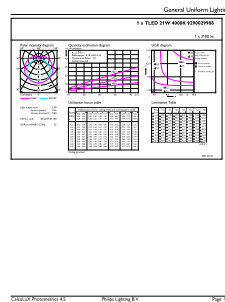

Photometric data

General uniform lighting - CorePro LEDtube 1800mm 21W 840 T8