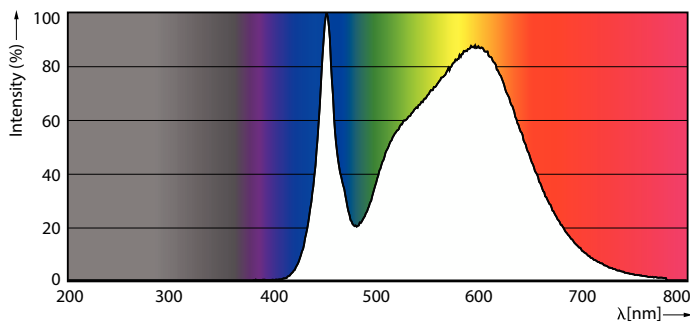

Photometric data

Spectral Power Distribution Colour - CorePro LEDtube 1800mm 21W 840 T8