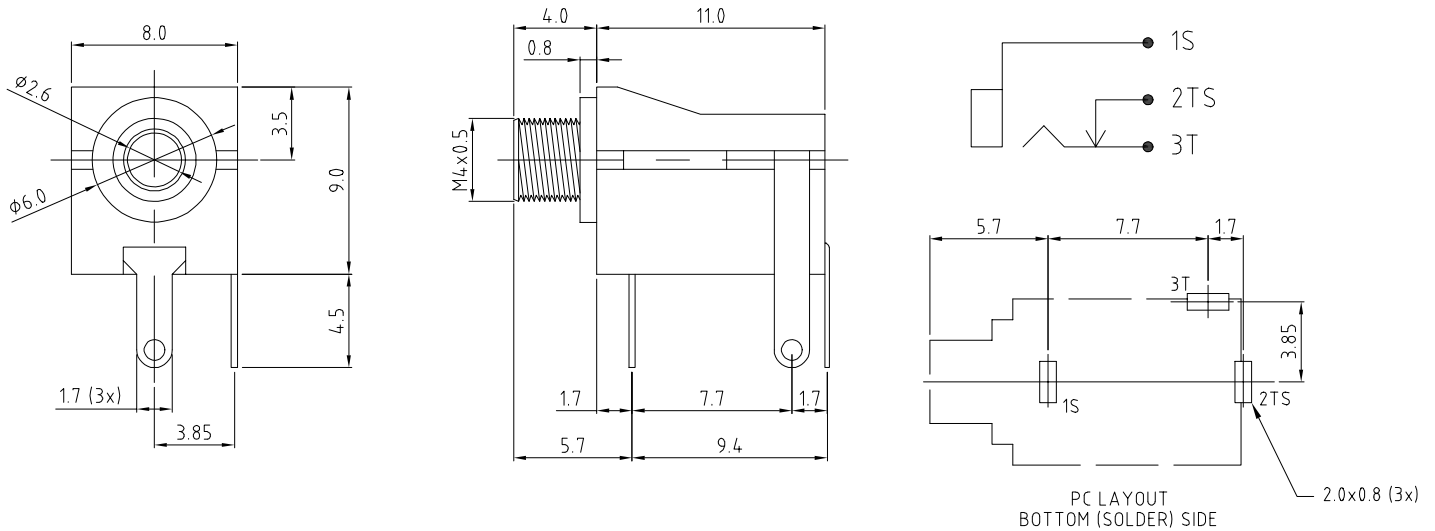

CLIFF

2.5mm JACK SOCKET

This is a 2.5mm Mono Switched jack socket with a metal nose. Right angle PC mounting. Supplied with a metal ring nut.

Body Material: PBT

Metal Nose: Brass / Nickel plated

Contacts: Brass / Tin plated.