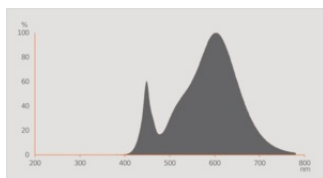

Photometrical data

Luminous intensity	600 cd
Luminous flux	350 lm
Nominal useful luminous flux 90°	350 lm
Luminous efficacy	81 lm/W
Lumen main.fact.at end of nom.life time	0.70
Light color (designation)	Warm White
Color temperature	3000 K
Color rendering index Ra	≥80
Light color	830
Standard deviation of color matching	≤6 sdc _m
Rated peak intensity	600 cd
Rated LLMF at 6,000 h	0.80
Flickering metric (Pst LM)	1.0
Stroboscope effect metric (SVM)	0.4

Light technical data

Beam angle	36 °
Warm-up time (60 %)	< 0.50 s
Starting time	< 0.5 s

Dimensions & Weight

Overall length	52.00 mm
Diameter	50.00 mm
Maximum diameter	50 mm
Product weight	37.00 g

Temperatures & operating conditions